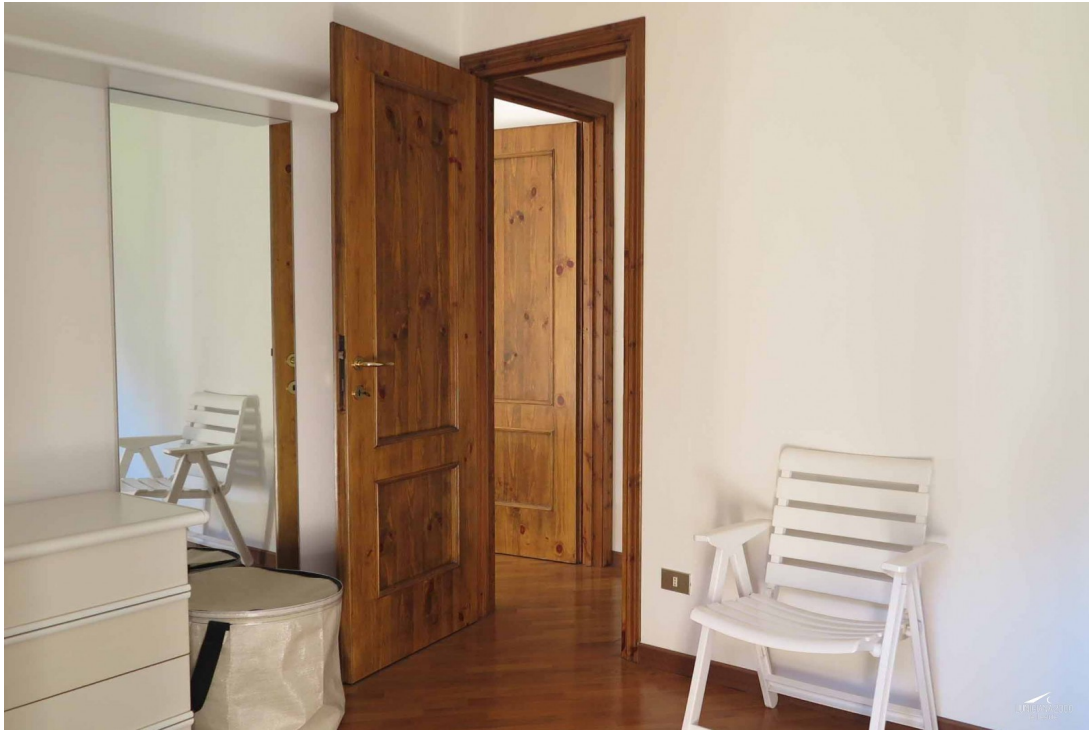

LUNIGIANA2000
real estate

Lunigiana2000 - Real Estate in Tuscany

Italy, 54021 Bagnone (MS) - Piazza Roma, 2 - Ph. +39 0187421400 | Mob. +39 3355383266
www.lunigiana2000.com - english.info@lunigiana2000.com