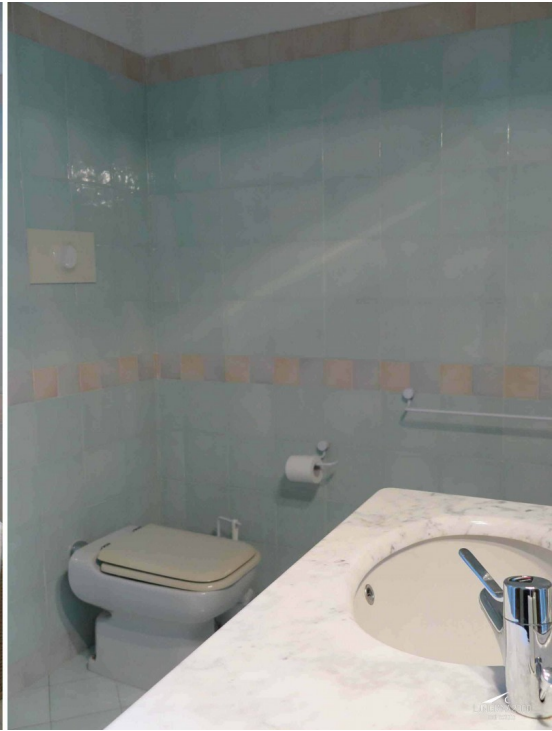

Lunigiana2000 - Real Estate in Tuscany

**Italy, 54021 Bagnone (MS) - Piazza Roma, 2 - Ph. +39 0187421400 | Mob. +39 3355383266
www.lunigiana2000.com - english.info@lunigiana2000.com**