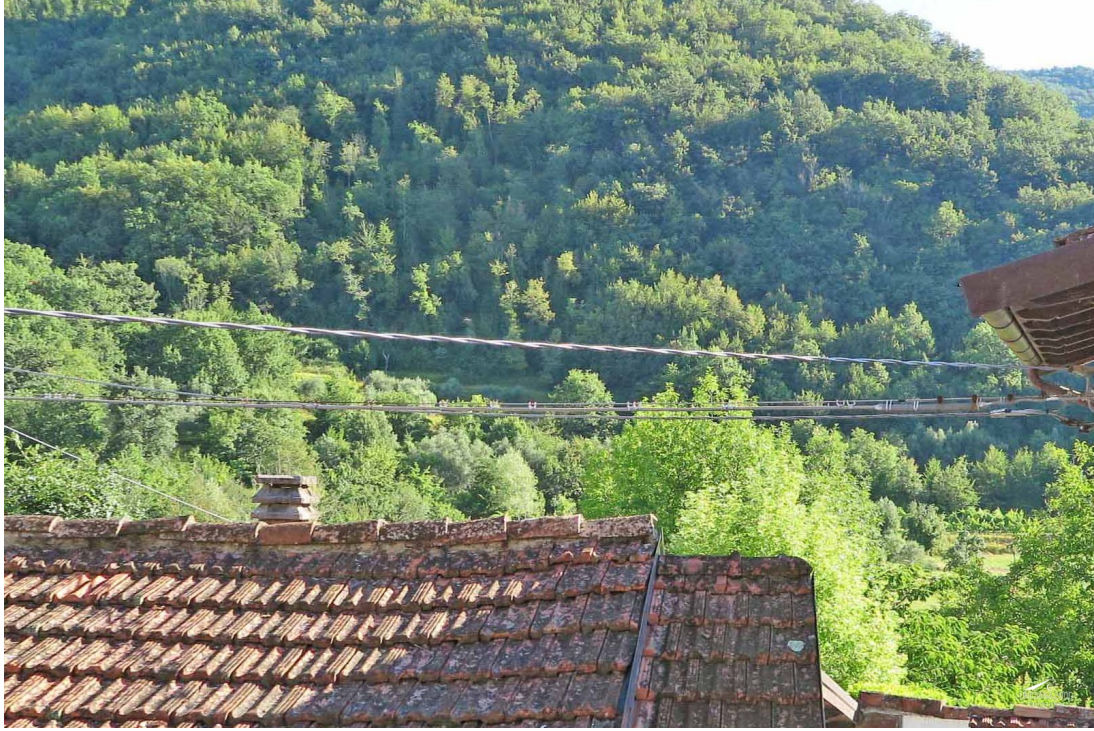

Lunigiana2000 - Real Estate in Tuscany
Italy, 54021 Bagnone (MS) - Piazza Roma, 2 - Ph. +39 0187421400 | Mob. +39 3355383266
www.lunigiana2000.com - english.info@lunigiana2000.com