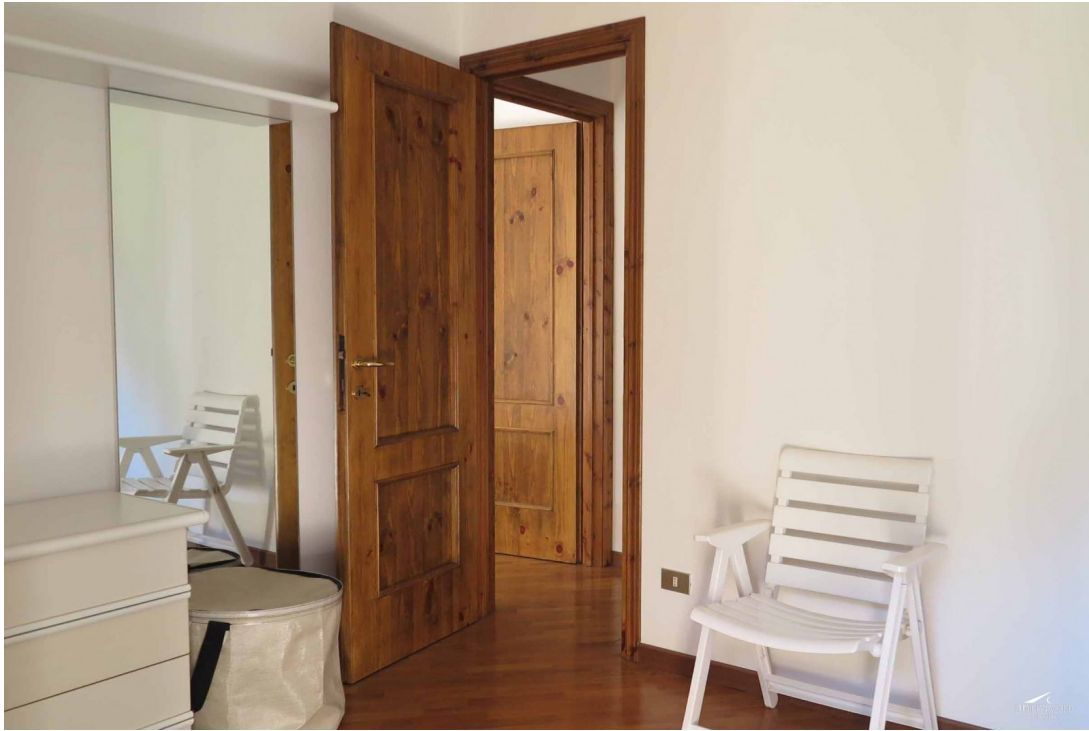

LUNIGIANA 2000
real estate

Lunigiana2000 - Real Estate in Tuscany

Italy, 54021 Bagnone (MS) - Piazza Roma, 2 - Ph. +39 0187421400 | Mob. +39 3355383266
www.lunigiana2000.com - english.info@lunigiana2000.com