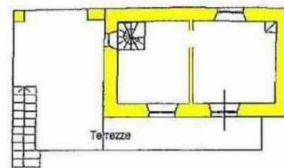

PIANO TERRA

PIANO PRIMO  
H= 2,80

LUNIGIANA 2000  
real estate

  
**LUNIGIANA2000**  
real estate

**Lunigiana2000 - Real Estate in Tuscany**

**Italy, 54021 Bagnone (MS) - Piazza Roma, 2 - Ph. +39 0187421400 | Mob. +39 3355383266**  
**www.lunigiana2000.com - english.info@lunigiana2000.com**