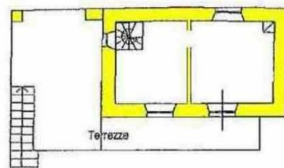

PIANO TERRA

PIANO PRIMO
H= 2,80

LUNIGIANA 2000
real estate

LUNIGIANA2000
real estate

Lunigiana2000 - Real Estate in Tuscany

Italy, 54021 Bagnone (MS) - Piazza Roma, 2 - Ph. +39 0187421400 | Mob. +39 3355383266
www.lunigiana2000.com - english.info@lunigiana2000.com