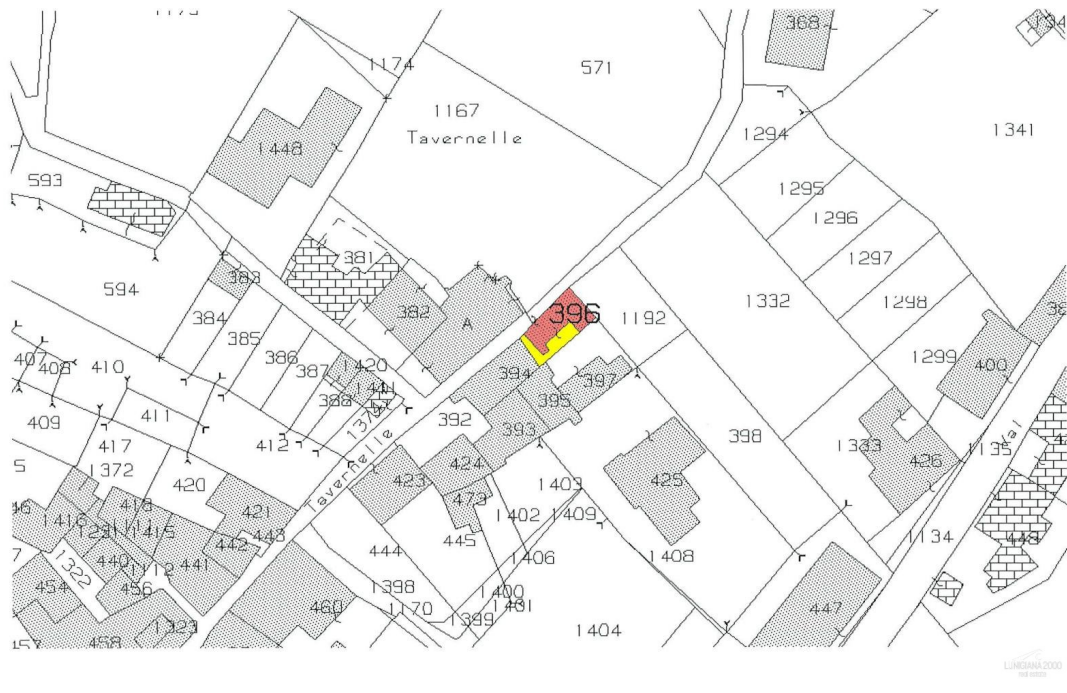

PIANO TERRA

PIANO PRIMO  
H= 2,80

LUNIGIANA 2000  
real estate

  
**LUNIGIANA2000**  
real estate

**Lunigiana2000 - Real Estate in Tuscany**

**Italy, 54021 Bagnone (MS) - Piazza Roma, 2 - Ph. +39 0187421400 | Mob. +39 3355383266**  
**www.lunigiana2000.com - english.info@lunigiana2000.com**