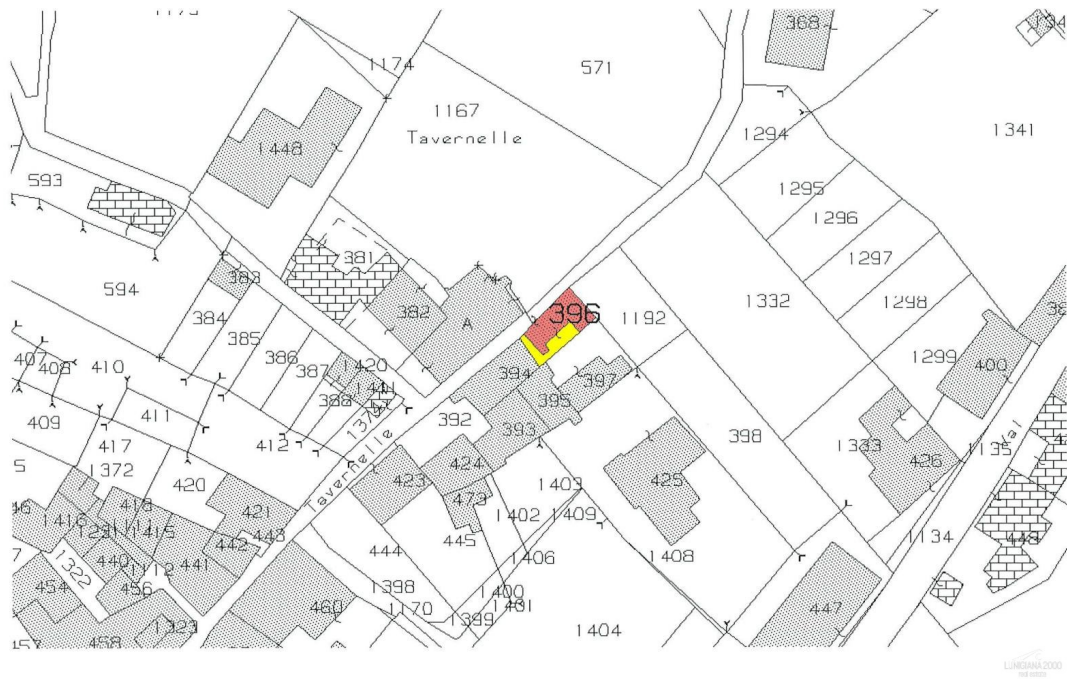

PIANO TERRA

PIANO PRIMO
H= 2,80

LUNIGIANA 2000
real estate

LUNIGIANA2000
real estate

Lunigiana2000 - Real Estate in Tuscany

Italy, 54021 Bagnone (MS) - Piazza Roma, 2 - Ph. +39 0187421400 | Mob. +39 3355383266
www.lunigiana2000.com - english.info@lunigiana2000.com