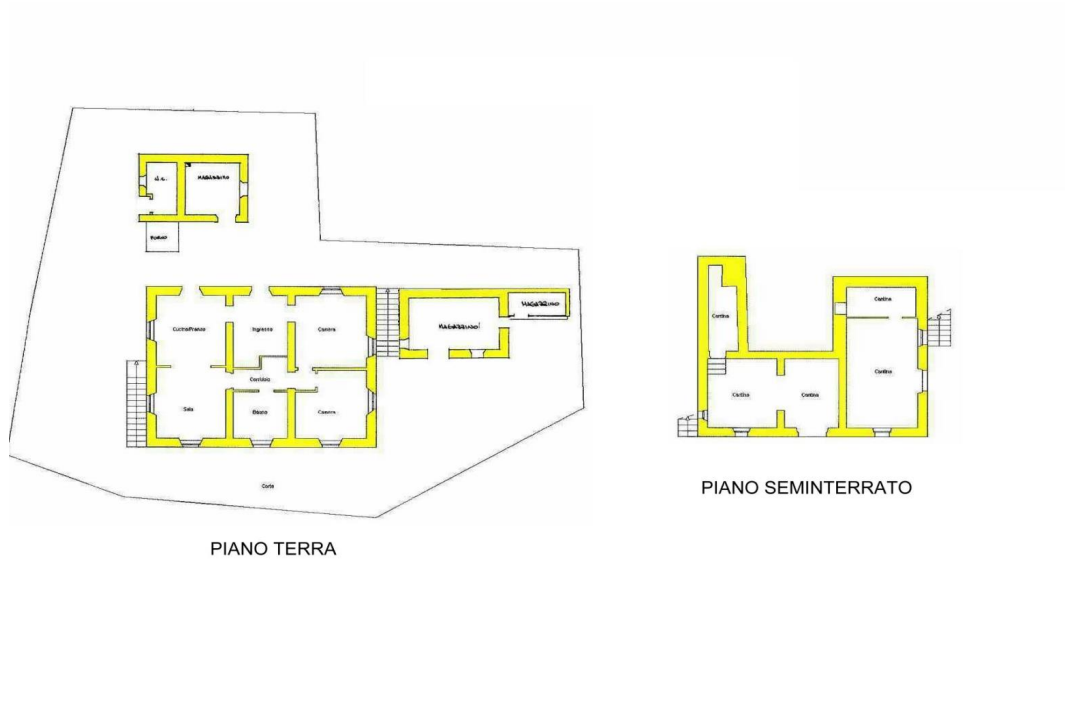

PIANO TERRA

PIANO SEMINTERRATO