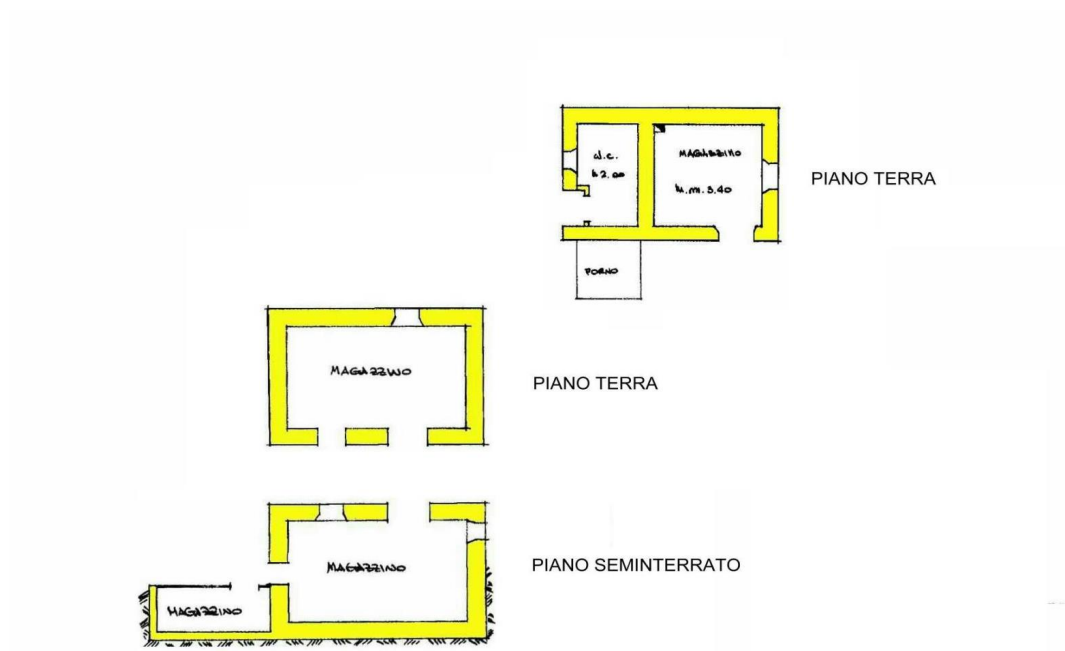

The property comprises:

- entrance hall, built-in kitchen with wood burning stove, living room, hall with cupboard, double bedroom, single bedroom, bathroom with shower and external cellar with boiler room on ground floor;

- taverna with wood burning stove, two double bedrooms, both with ensuite with shower and cellar on lower ground floor;

Stone outbuilding comprising:

- study, bathroom with shower/laundry room and outside oven.

PIANO TERRA

PIANO TERRA

PIANO SEMINTERRATO