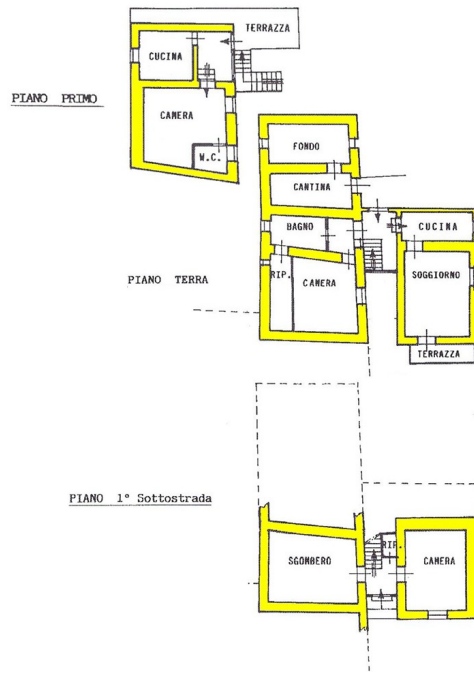

LUNIGIANA 2000
real estate

Lunigiana2000 - Real Estate in Tuscany

Italy, 54021 Bagnone (MS) - Piazza Roma, 2 - Ph. +39 0187421400 | Mob. +39 3355383266
www.lunigiana2000.com - english.info@lunigiana2000.com