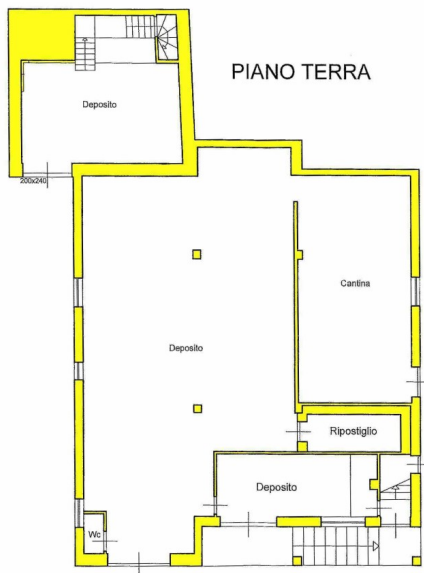

LUNIGIANA 2000
real estate