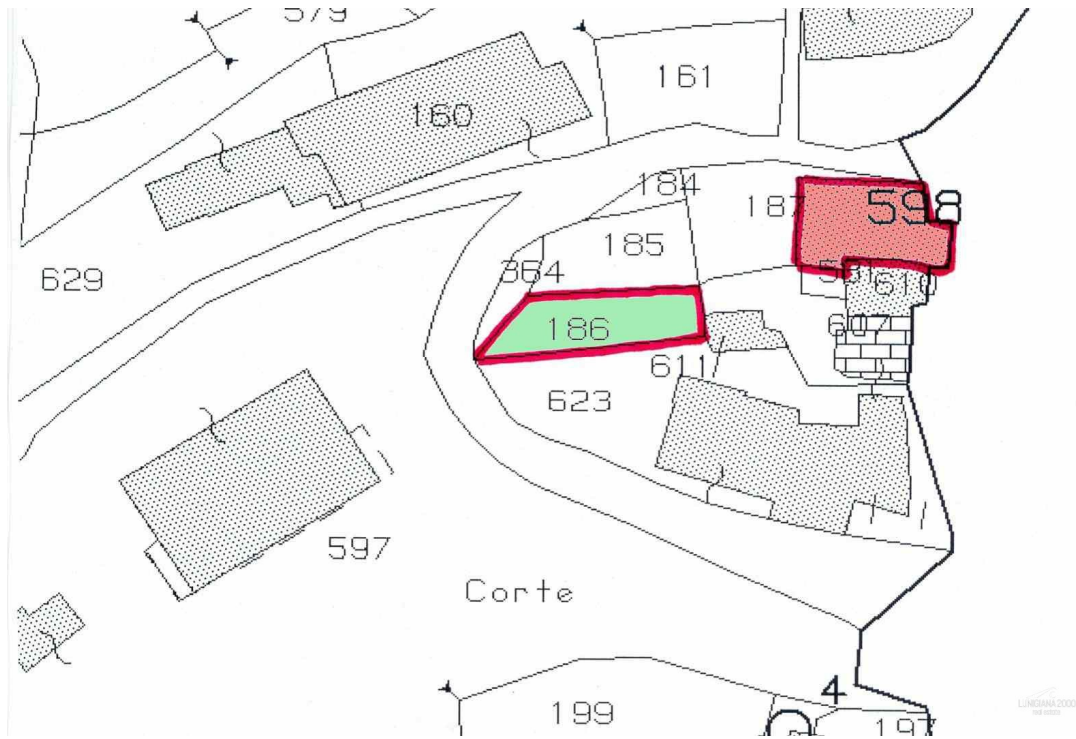

Lunigiana2000 - Real Estate in Tuscany

**Italy, 54021 Bagnone (MS) - Piazza Roma, 2 - Ph. +39 0187421400 | Mob. +39 3355383266
www.lunigiana2000.com - english.info@lunigiana2000.com**