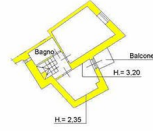

PIANO PRIMO

LUNIGIANA 2000
real estate