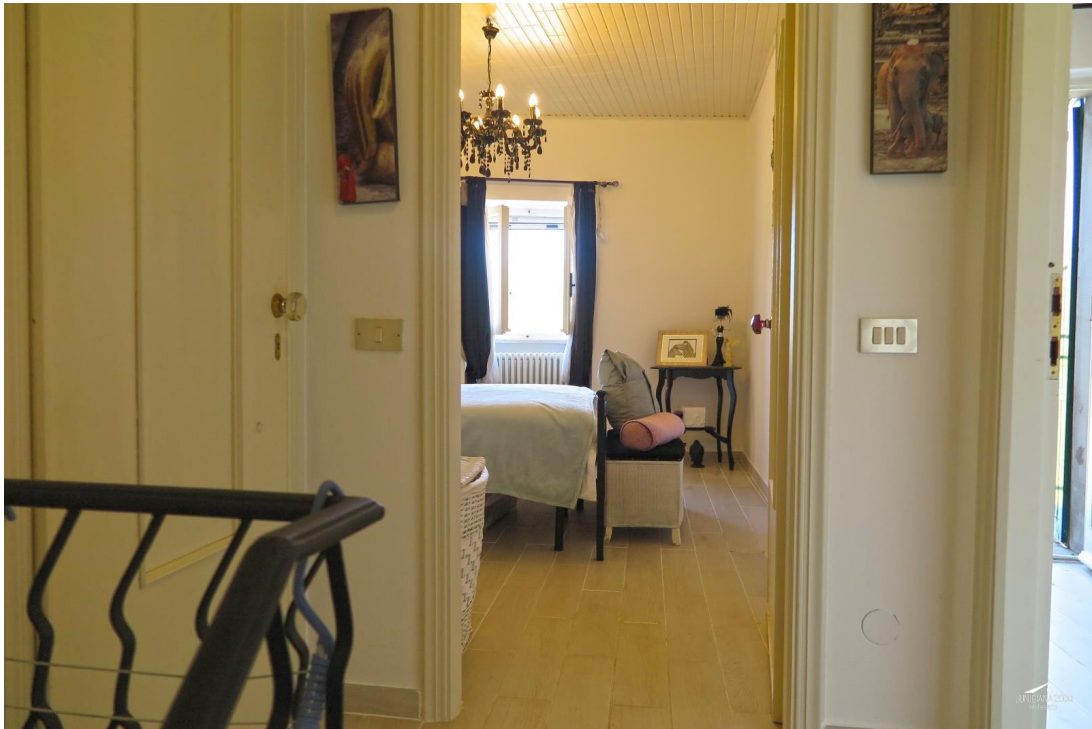

Lunigiana2000 - Real Estate in Tuscany
Italy, 54021 Bagnone (MS) - Piazza Roma, 2 - Ph. +39 0187421400 | Mob. +39 3355383266
www.lunigiana2000.com - english.info@lunigiana2000.com