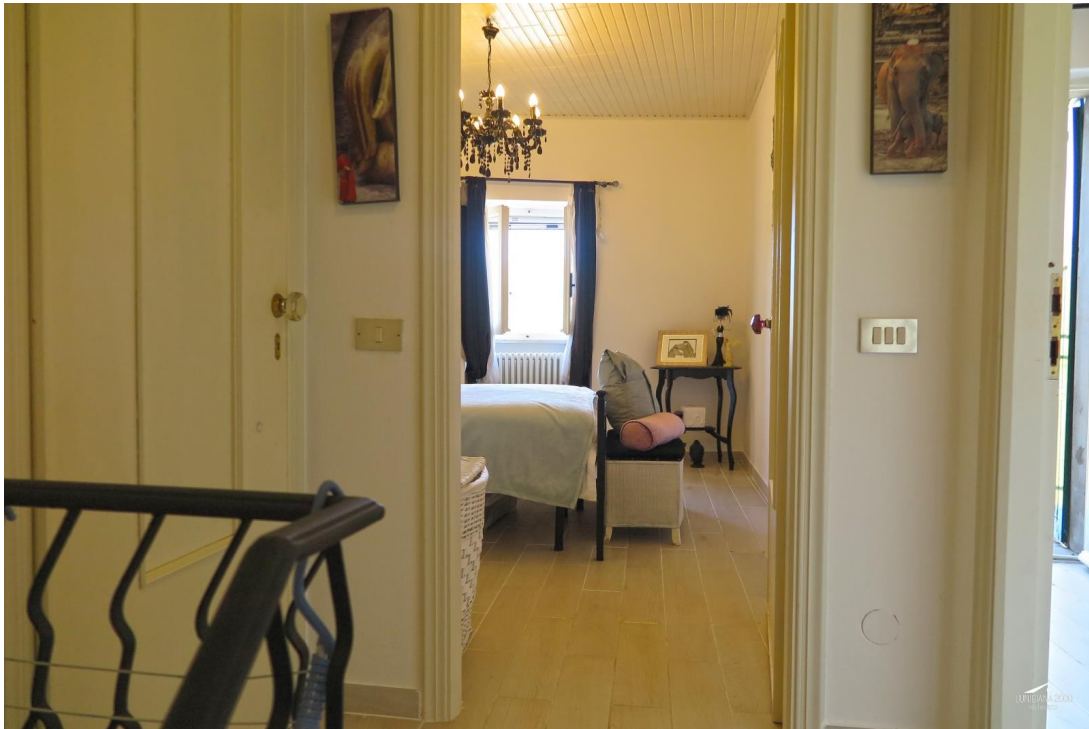

Lunigiana2000 - Real Estate in Tuscany
Italy, 54021 Bagnone (MS) - Piazza Roma, 2 - Ph. +39 0187421400 | Mob. +39 3355383266
www.lunigiana2000.com - english.info@lunigiana2000.com