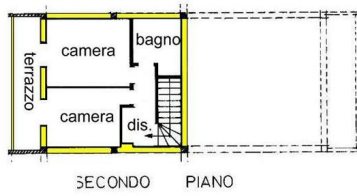

LUNIGIANA 2000
real estate

LUNIGIANA 2000
real estate

Lunigiana2000 - Real Estate in Tuscany
Italy, 54021 Bagnone (MS) - Piazza Roma, 2 - Ph. +39 0187421400 | Mob. +39 3355383266
www.lunigiana2000.com - english.info@lunigiana2000.com