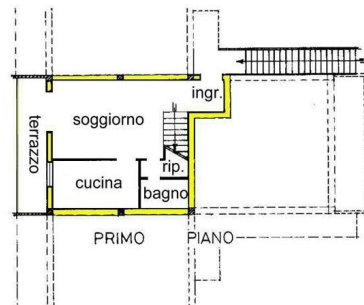

Lunigiana2000 - Real Estate in Tuscany
Italy, 54021 Bagnone (MS) - Piazza Roma, 2 - Ph. +39 0187421400 | Mob. +39 3355383266
www.lunigiana2000.com - english.info@lunigiana2000.com

Lunigiana2000 - Real Estate in Tuscany