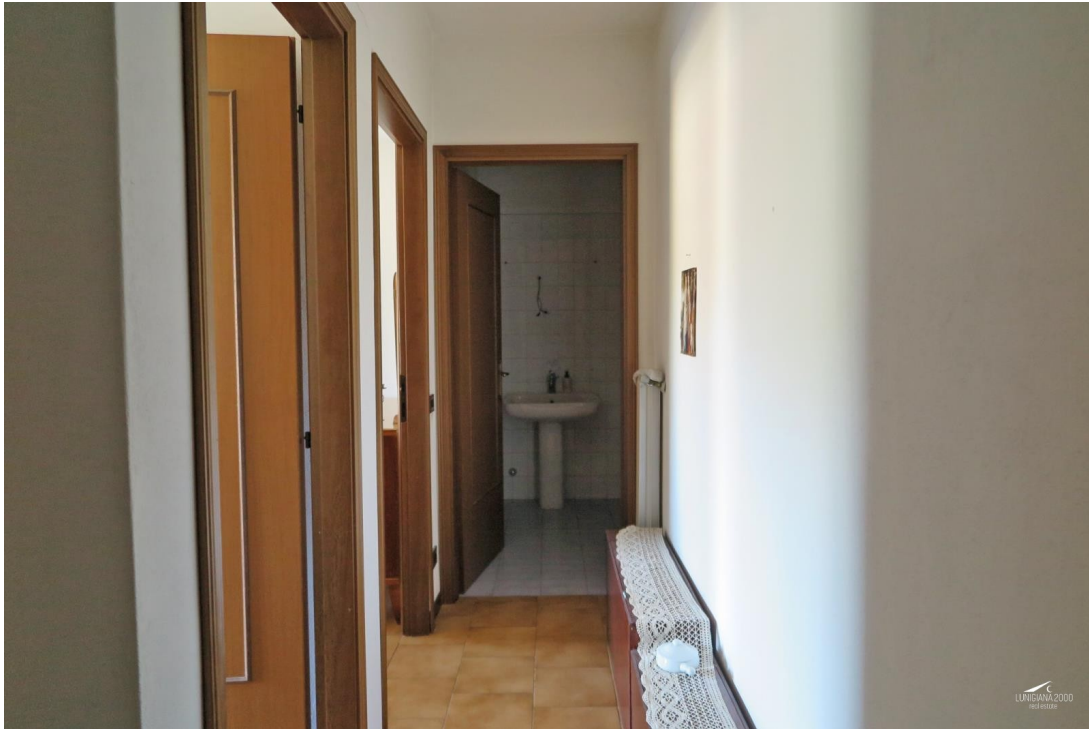

Lunigiana2000 - Real Estate in Tuscany
Italy, 54021 Bagnone (MS) - Piazza Roma, 2 - Ph. +39 0187421400 | Mob. +39 3355383266
www.lunigiana2000.com - english.info@lunigiana2000.com