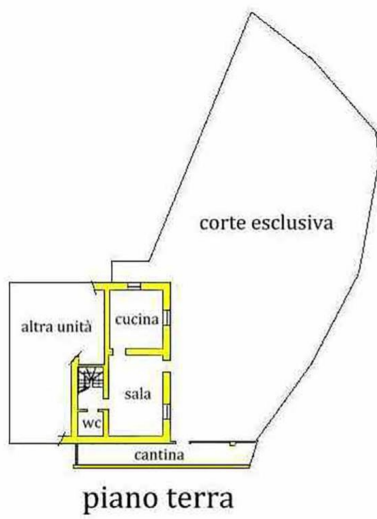

LUNIGIANA 2000
real estate

LUNIGIANA2000
real estate

Lunigiana2000 - Real Estate in Tuscany
Italy, 54021 Bagnone (MS) - Piazza Roma, 2 - Ph. +39 0187421400 | Mob. +39 3355383266
www.lunigiana2000.com - english.info@lunigiana2000.com