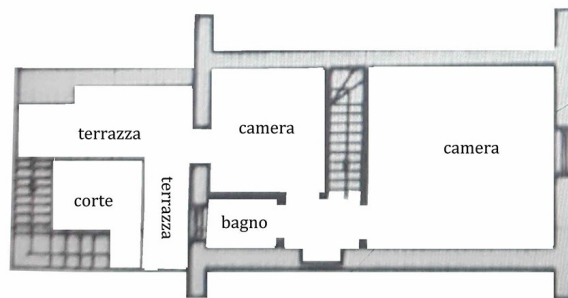

LUNIGIANA 2000
real estate