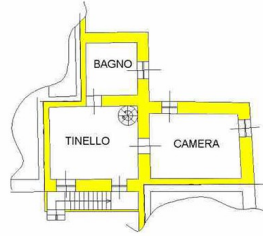

PIANO PRIMO