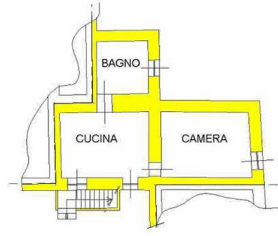

PIANO TERRA

Lunigiana2000 - Real Estate in Tuscany

**Italy, 54021 Bagnone (MS) - Piazza Roma, 2 - Ph. +39 0187421400 | Mob. +39 3355383266
www.lunigiana2000.com - english.info@lunigiana2000.com**