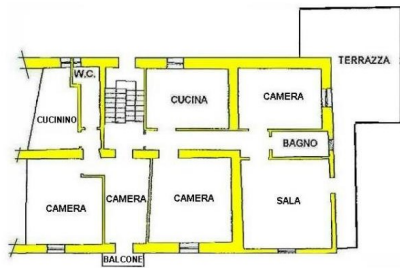

PIANO PRIMO