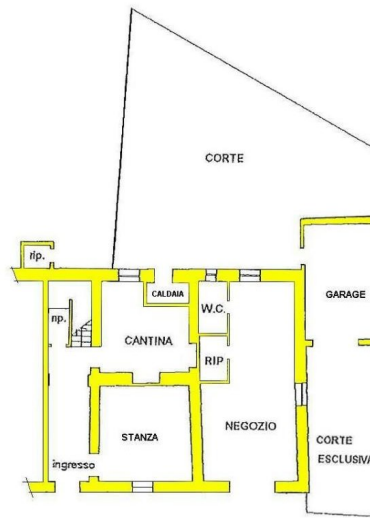

PIANO TERRA

LUNIGIANA 2000
real estate