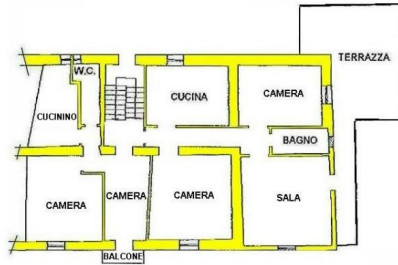

PIANO PRIMO