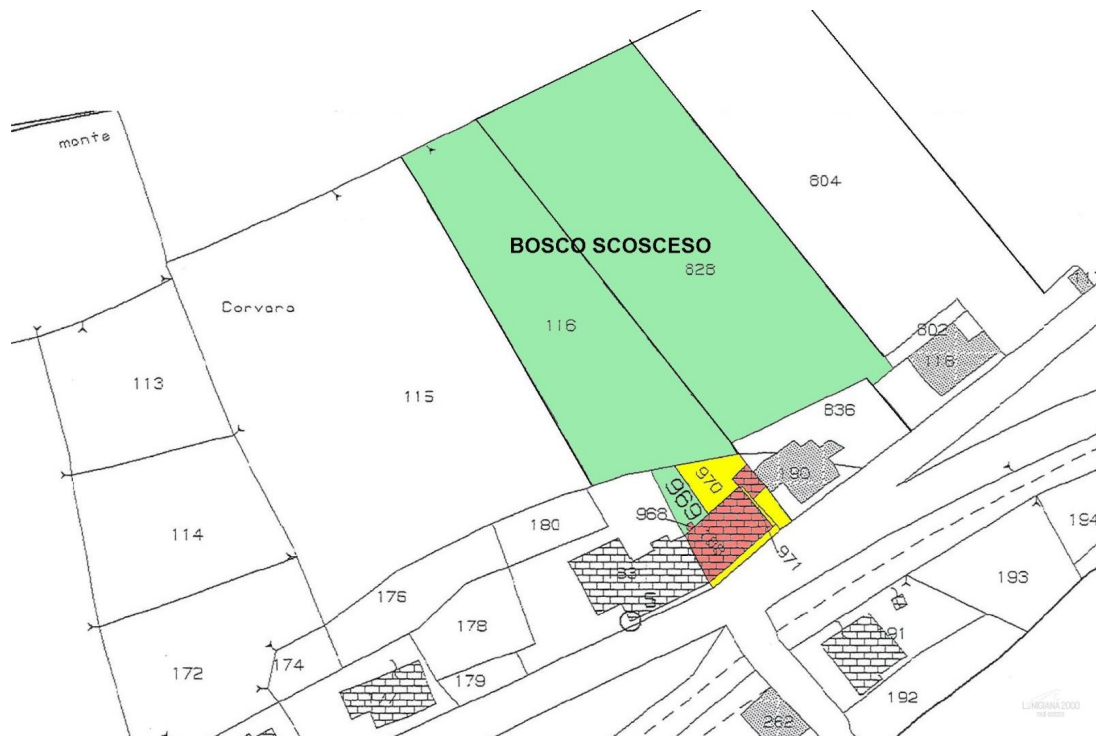

LUNIGIANA 2000
real estate

Lunigiana2000 - Real Estate in Tuscany

Italy, 54021 Bagnone (MS) - Piazza Roma, 2 - Ph. +39 0187421400 | Mob. +39 3355383266
www.lunigiana2000.com - english.info@lunigiana2000.com