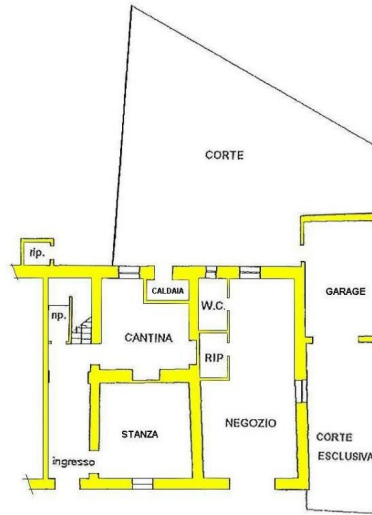

PIANO TERRA

LUNIGIANA 2000
real estate