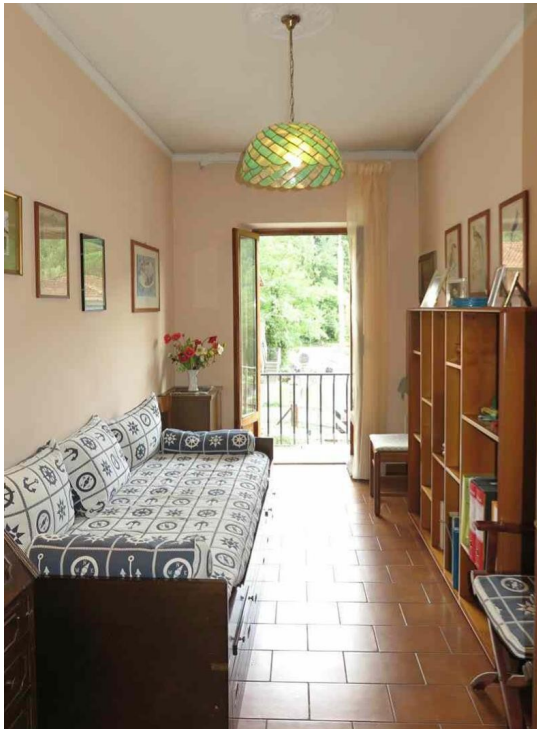

LUNIGIANA2000
real estate

Lunigiana2000 - Real Estate in Tuscany

Italy, 54021 Bagnone (MS) - Piazza Roma, 2 - Ph. +39 0187421400 | Mob. +39 3355383266
www.lunigiana2000.com - english.info@lunigiana2000.com