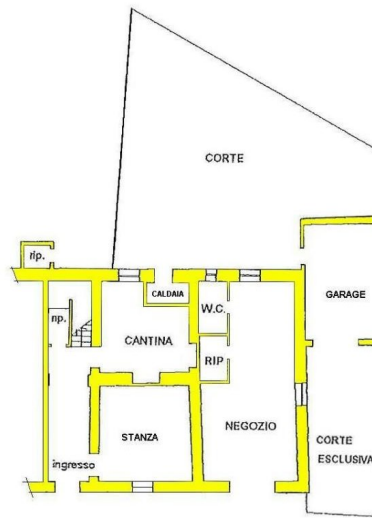

PIANO TERRA

LUNIGIANA 2000
real estate