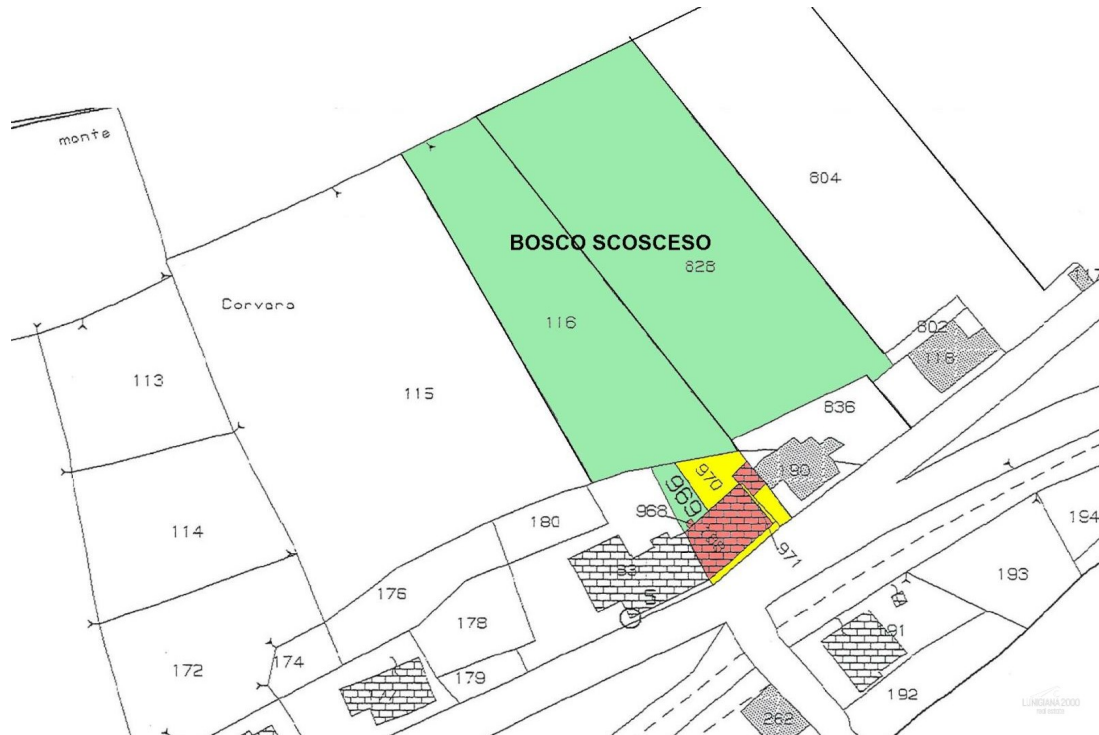

LUNIGIANA 2000
real estate

Lunigiana2000 - Real Estate in Tuscany

Italy, 54021 Bagnone (MS) - Piazza Roma, 2 - Ph. +39 0187421400 | Mob. +39 3355383266
www.lunigiana2000.com - english.info@lunigiana2000.com