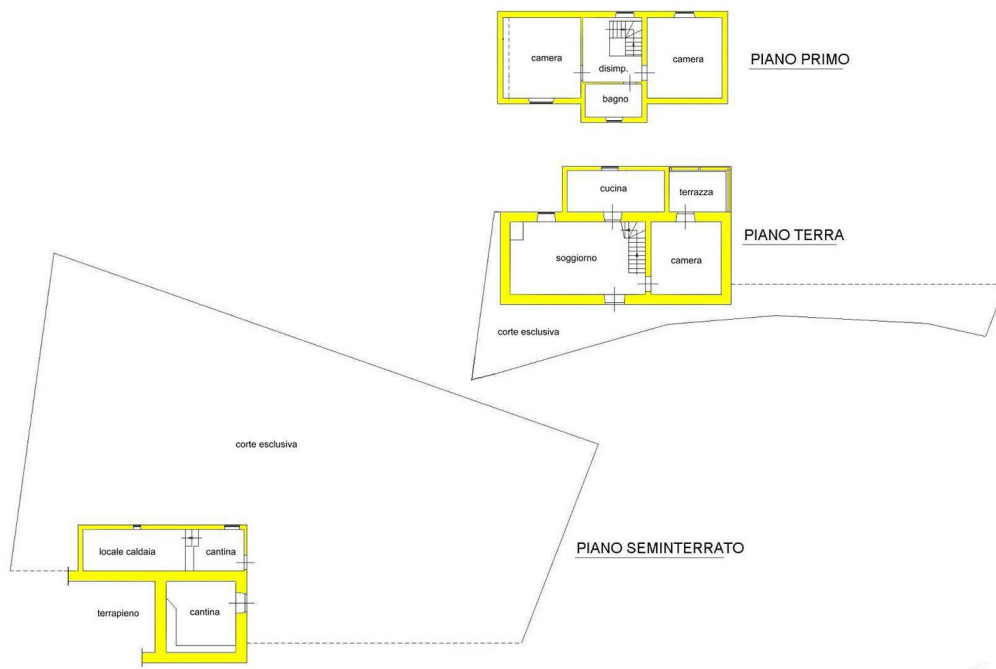

LUNIGIANA 2000
real estate

Lunigiana2000 - Real Estate in Tuscany

Italy, 54021 Bagnone (MS) - Piazza Roma, 2 - Ph. +39 0187421400 | Mob. +39 3355383266
www.lunigiana2000.com - english.info@lunigiana2000.com