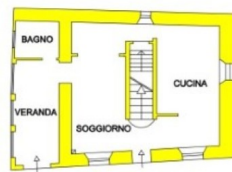

PIANO TERRA