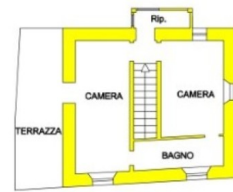

PIANO PRIMO

LUNIGIANA 2000
real estate