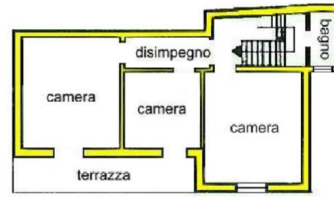

Detached house

DESCRIPTION

Detached house with adjacent 1.680 sq m of fenced **land** set just 2 kilometres far from amenities and railway station.

The property comprises:

- Entrance hall with fireplace, kitchen, living room, hall and stairwell on ground floor,
- Landing and bathroom with bath on mezzanine;
- Landing, double bedroom, hall, other two bedrooms with panoramic **terrace** on first floor.

piano terra

piano primo