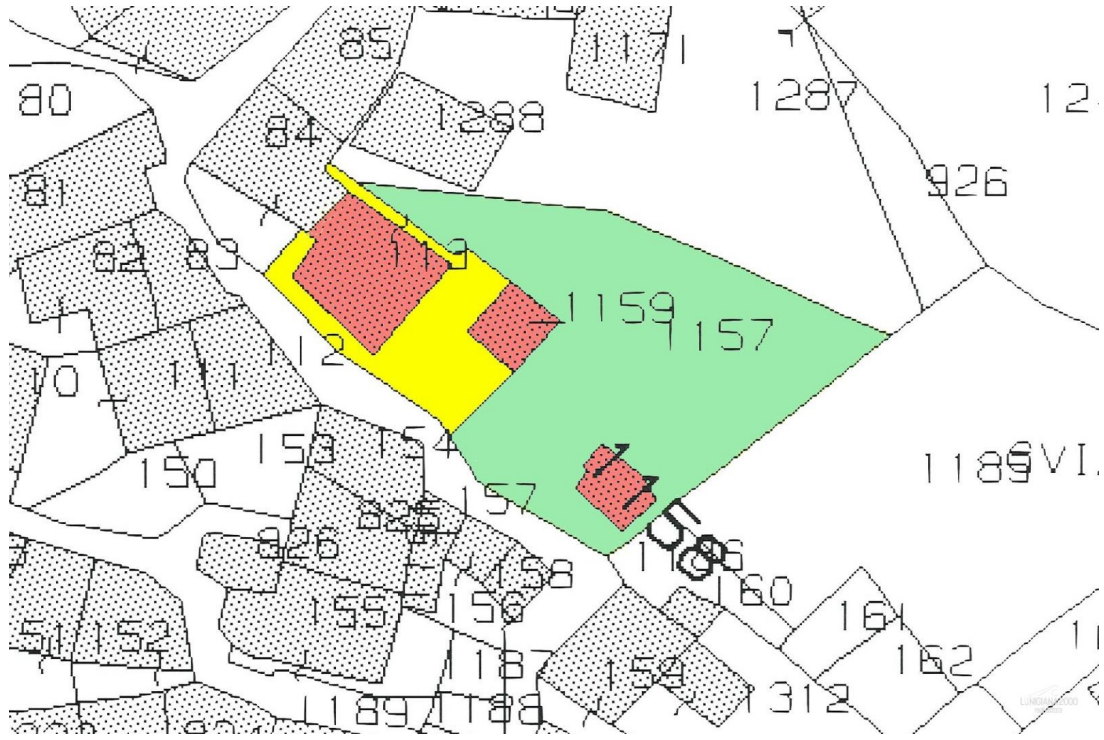

Lunigiana2000 - Real Estate in Tuscany

Italy, 54021 Bagnone (MS) - Piazza Roma, 2 - Ph. +39 0187421400 | Mob. +39 3355383266

www.lunigiana2000.com - english.info@lunigiana2000.com