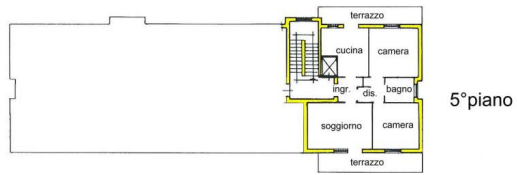

5° piano

Lunigiana2000 - Real Estate in Tuscany

Italy, 54021 Bagnone (MS) - Piazza Roma, 2 - Ph. +39 0187421400 | Mob. +39 3355383266
www.lunigiana2000.com - english.info@lunigiana2000.com