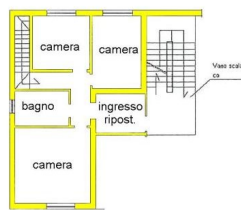

Piano Sottotetto