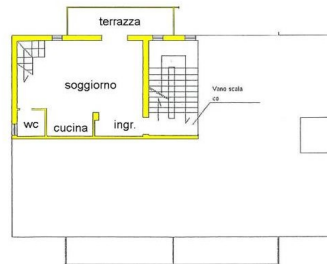

Piano Primo

LUNIGIANA 2000
real estate

LUNIGIANA 2000
real estate

Lunigiana2000 - Real Estate in Tuscany

Italy, 54021 Bagnone (MS) - Piazza Roma, 2 - Ph. +39 0187421400 | Mob. +39 3355383266
www.lunigiana2000.com - english.info@lunigiana2000.com