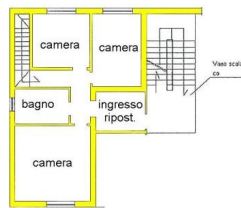

Piano Sottotetto