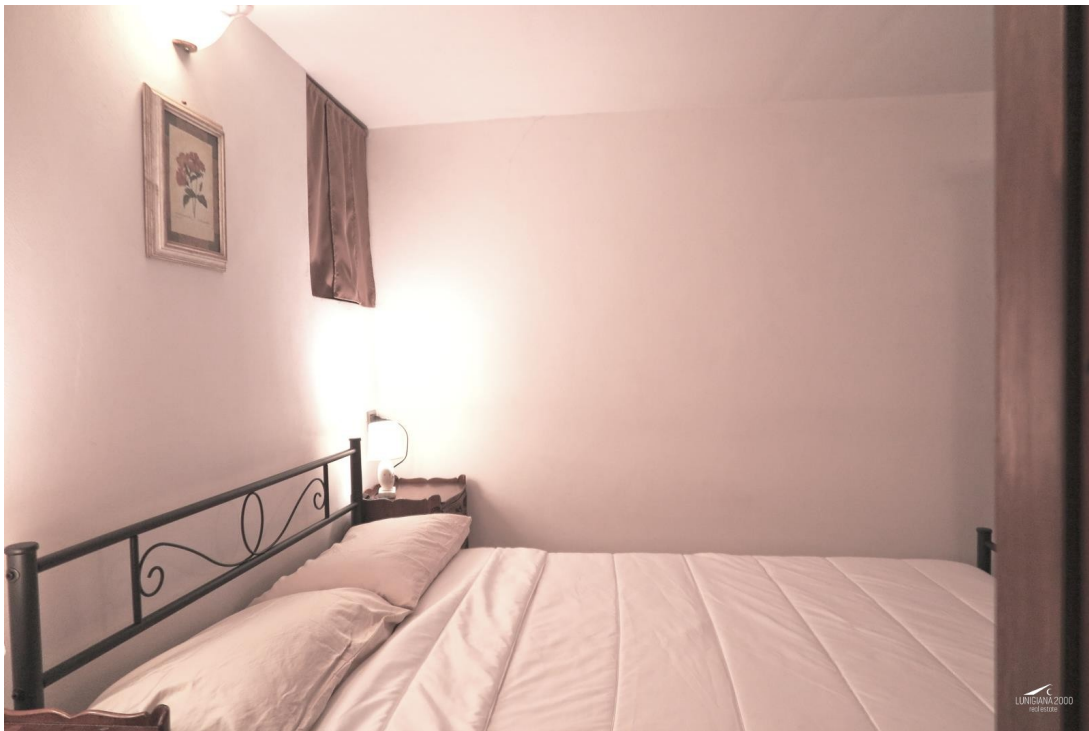

LUNIGIANA2000
real estate

Lunigiana2000 - Real Estate in Tuscany

Italy, 54021 Bagnone (MS) - Piazza Roma, 2 - Ph. +39 0187421400 | Mob. +39 3355383266
www.lunigiana2000.com - english.info@lunigiana2000.com