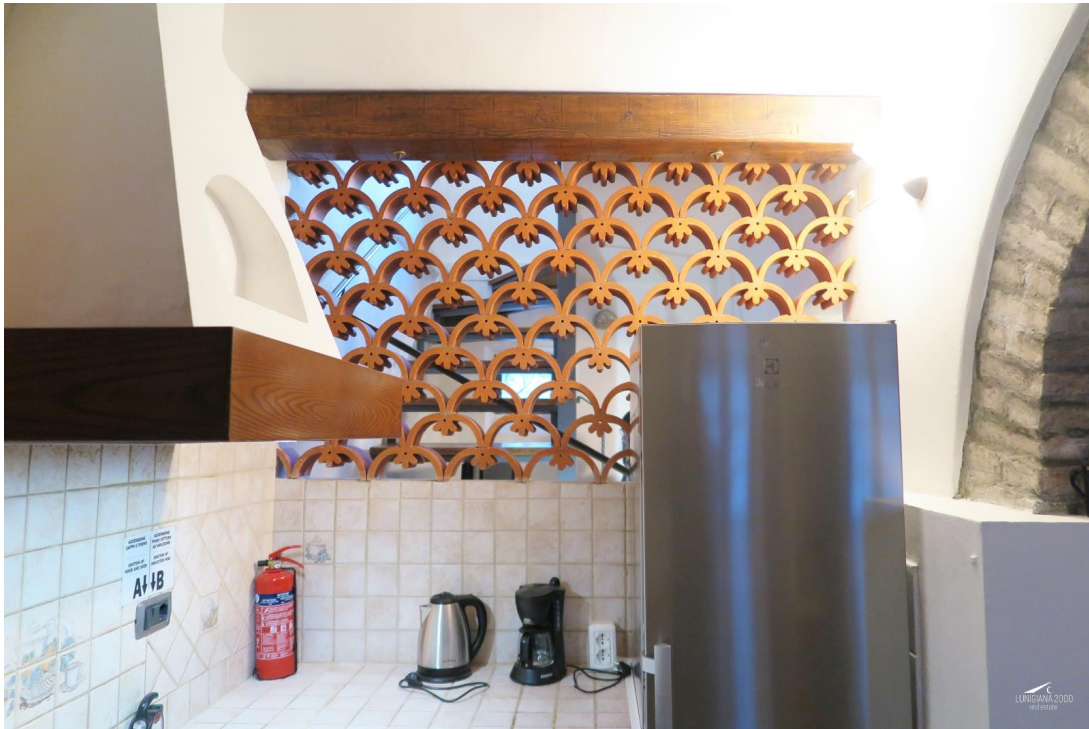

Lunigiana2000 - Real Estate in Tuscany

Italy, 54021 Bagnone (MS) - Piazza Roma, 2 - Ph. +39 0187421400 | Mob. +39 3355383266
www.lunigiana2000.com - english.info@lunigiana2000.com