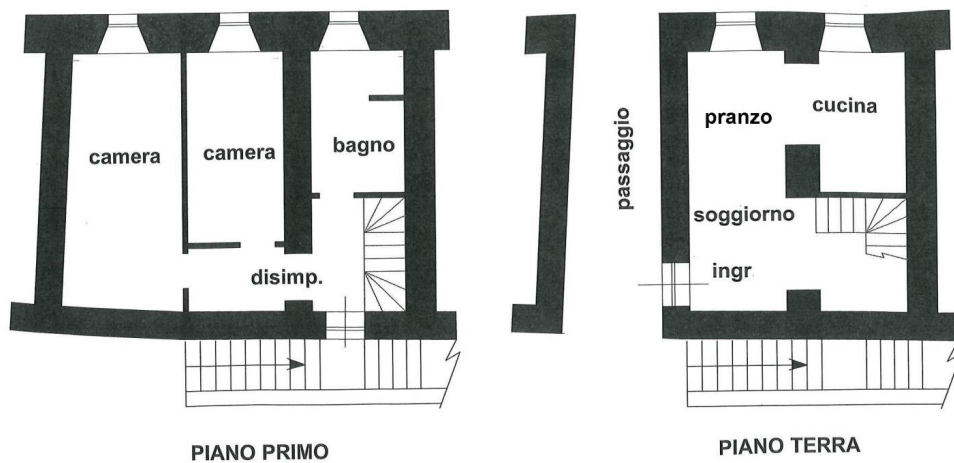

PIANO PRIMO

PIANO TERRA