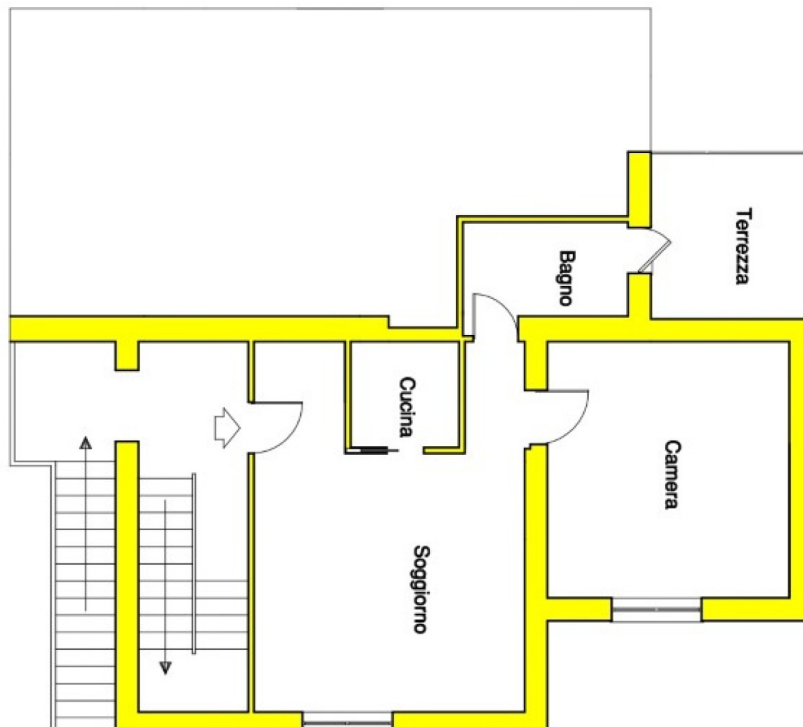

PIANO PRIMO