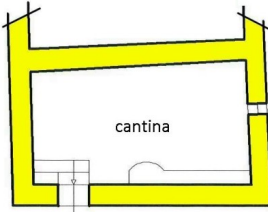

Lunigiana2000 - Real Estate in Tuscany
Italy, 54021 Bagnone (MS) - Piazza Roma, 2 - Ph. +39 0187421400 | Mob. +39 3355383266
www.lunigiana2000.com - english.info@lunigiana2000.com

PIANO TERRA

PIANO SEMINT.