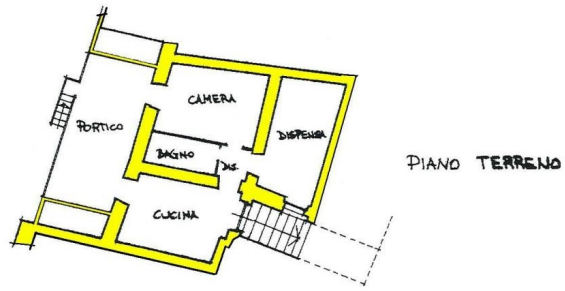

LUNIGIANA 2000
real estate