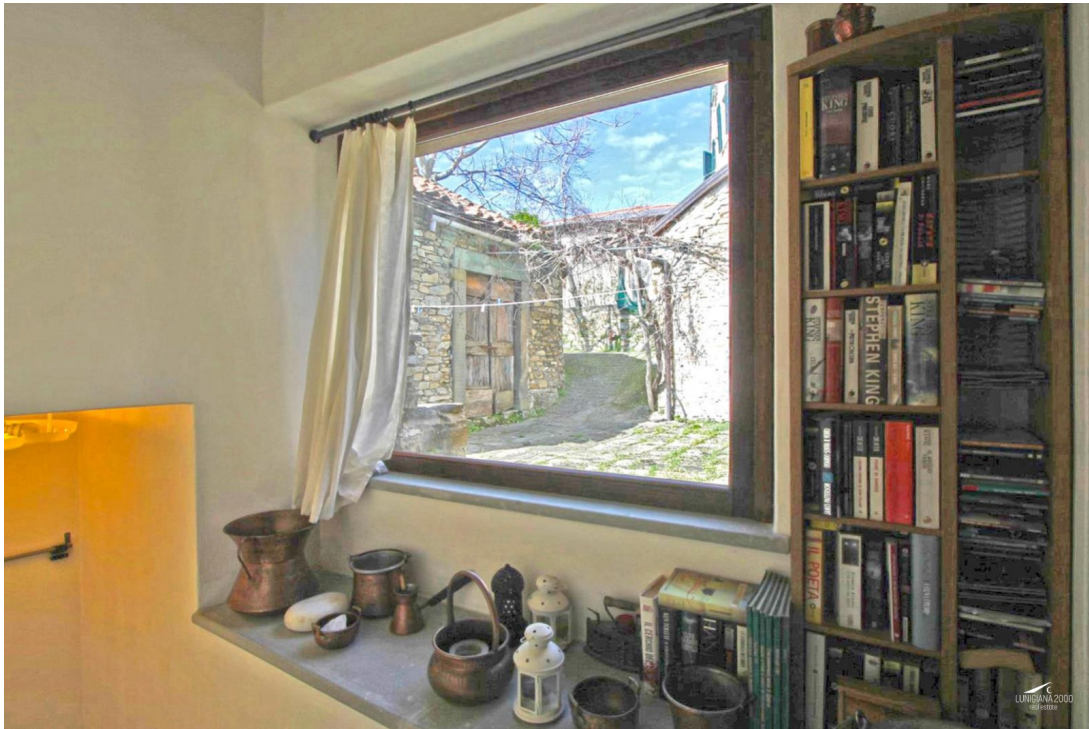

LUNIGIANA 2000
real estate

Lunigiana2000 - Real Estate in Tuscany

Italy, 54021 Bagnone (MS) - Piazza Roma, 2 - Ph. +39 0187421400 | Mob. +39 3355383266
www.lunigiana2000.com - english.info@lunigiana2000.com