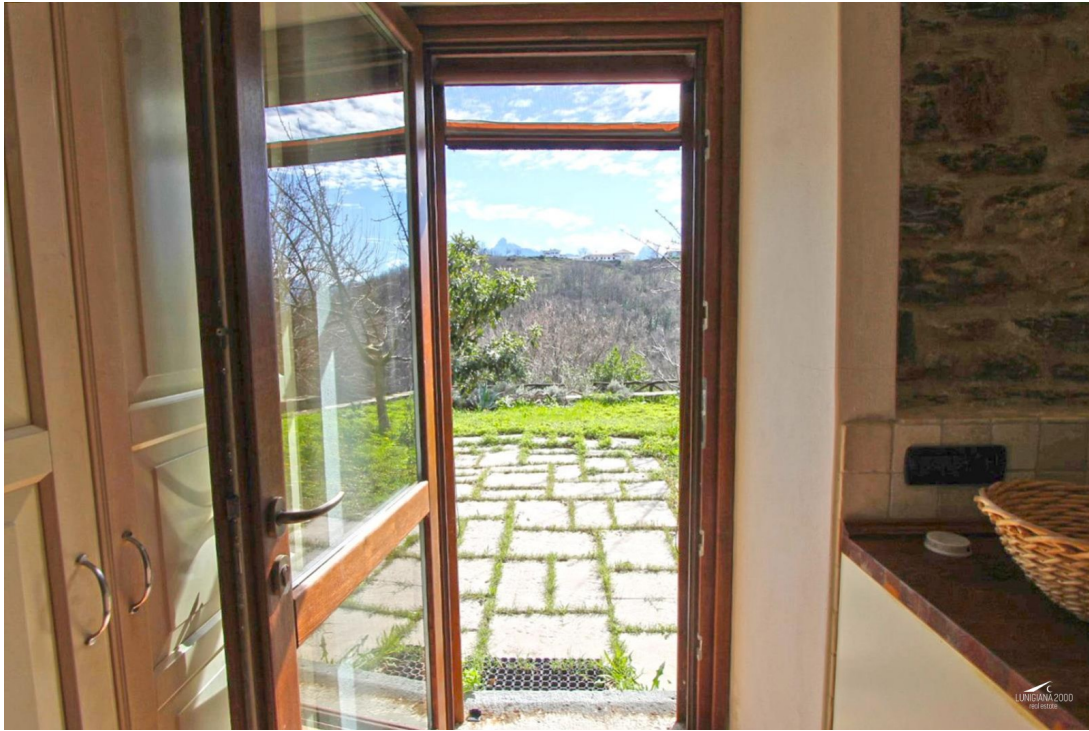

LUNIGIANA2000
real estate

Lunigiana2000 - Real Estate in Tuscany

Italy, 54021 Bagnone (MS) - Piazza Roma, 2 - Ph. +39 0187421400 | Mob. +39 3355383266
www.lunigiana2000.com - english.info@lunigiana2000.com