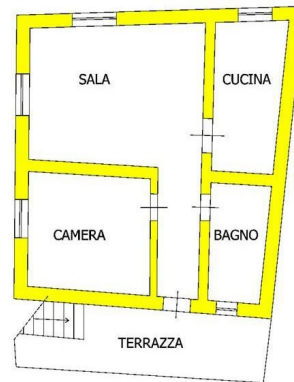

PIANO TERRA

PIANO PRIMO

LUNIGIANA2000  
real estate

  
LUNIGIANA2000  
real estate

**Lunigiana2000 - Real Estate in Tuscany**

**Italy, 54021 Bagnone (MS) - Piazza Roma, 2 - Ph. +39 0187421400 | Mob. +39 3355383266**  
**www.lunigiana2000.com - english.info@lunigiana2000.com**