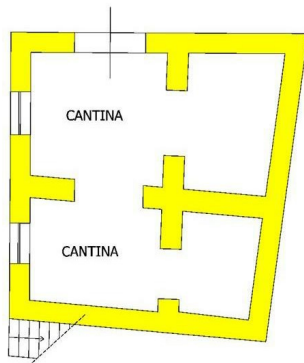

PIANO TERRA

PIANO PRIMO