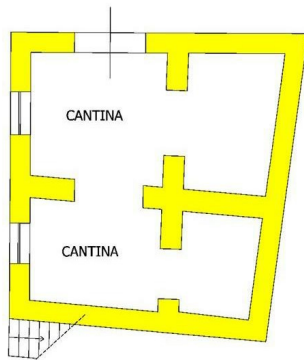

Lunigiana2000 - Real Estate in Tuscany

Italy, 54021 Bagnone (MS) - Piazza Roma, 2 - Ph. +39 0187421400 | Mob. +39 3355383266
www.lunigiana2000.com - english.info@lunigiana2000.com

PIANO TERRA

PIANO PRIMO