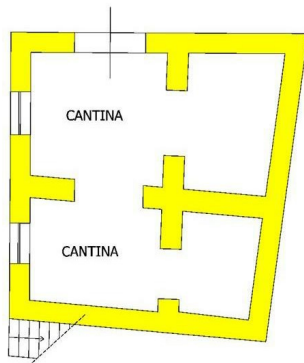

Lunigiana2000 - Real Estate in Tuscany
Italy, 54021 Bagnone (MS) - Piazza Roma, 2 - Ph. +39 0187421400 | Mob. +39 3355383266
www.lunigiana2000.com - english.info@lunigiana2000.com

PIANO TERRA

PIANO PRIMO