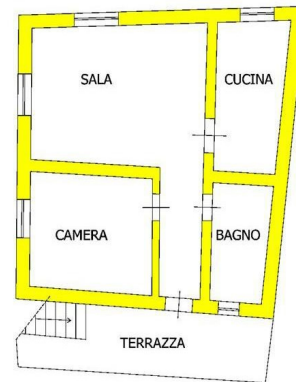

Lunigiana2000 - Real Estate in Tuscany
Italy, 54021 Bagnone (MS) - Piazza Roma, 2 - Ph. +39 0187421400 | Mob. +39 3355383266
www.lunigiana2000.com - english.info@lunigiana2000.com

PIANO TERRA

PIANO PRIMO