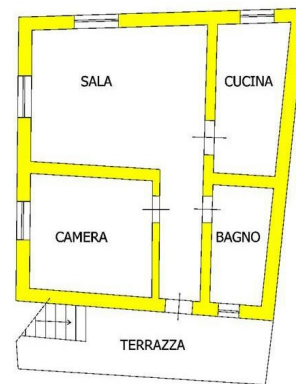

Lunigiana2000 - Real Estate in Tuscany

Italy, 54021 Bagnone (MS) - Piazza Roma, 2 - Ph. +39 0187421400 | Mob. +39 3355383266
www.lunigiana2000.com - english.info@lunigiana2000.com

PIANO TERRA

PIANO PRIMO