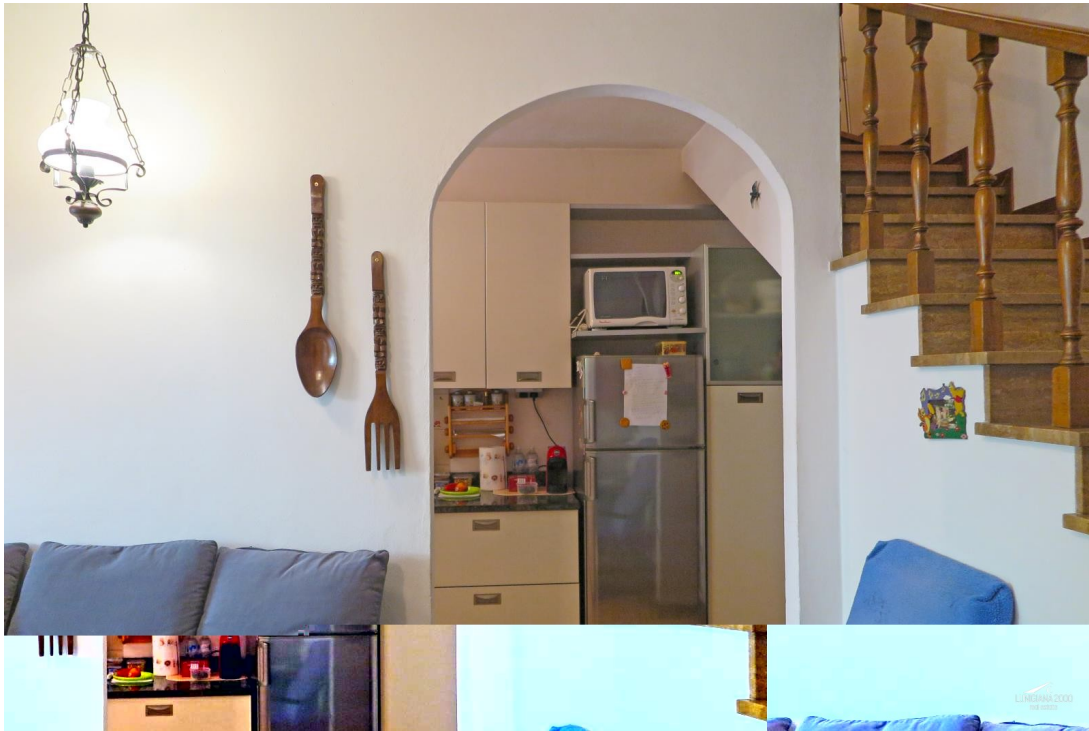

LUNIGIANA2000
real estate

Lunigiana2000 - Real Estate in Tuscany

Italy, 54021 Bagnone (MS) - Piazza Roma, 2 - Ph. +39 0187421400 | Mob. +39 3355383266
www.lunigiana2000.com - english.info@lunigiana2000.com