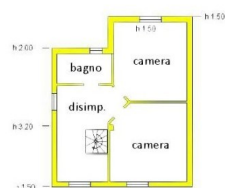

PIANTA PIANO PRIMO

PIANTA PIANO MANSARDA

PIANTA PIANO TERRA

LUNIGIANA 2000
real estate

Lunigiana2000 - Real Estate in Tuscany

Italy, 54021 Bagnone (MS) - Piazza Roma, 2 - Ph. +39 0187421400 | Mob. +39 3355383266
www.lunigiana2000.com - english.info@lunigiana2000.com