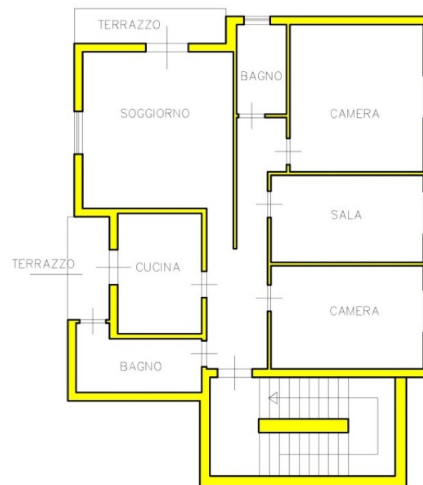

PIANO SECONDO