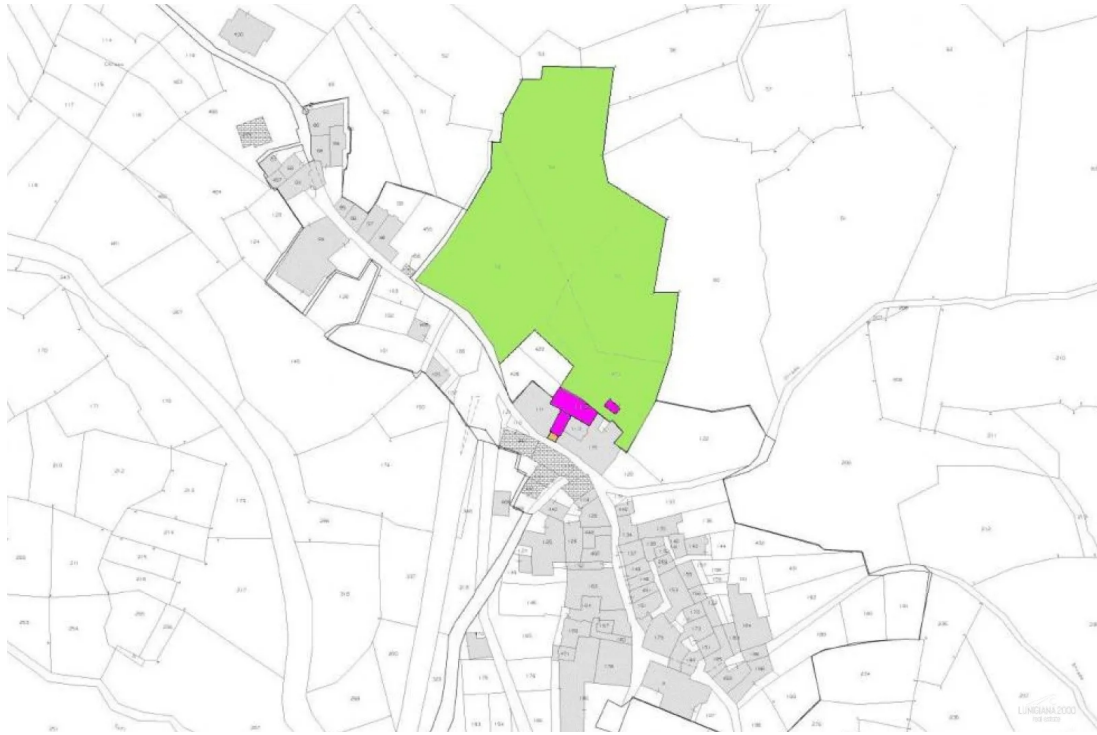

PIANTA PIANO PRIMO

LUNIGIANA 2000
real estate