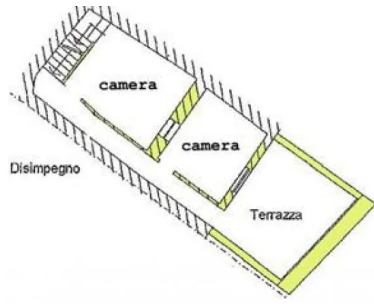

PIANO SECONDO

H=2.45