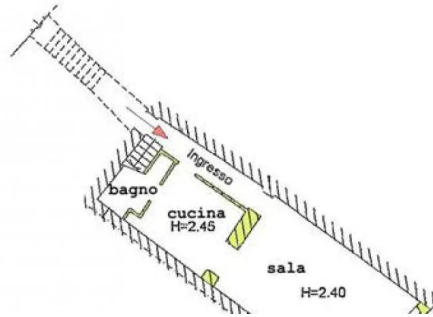

LUNIGIANA 2000
real estate

Lunigiana2000 - Real Estate in Tuscany

Italy, 54021 Bagnone (MS) - Piazza Roma, 2 - Ph. +39 0187421400 | Mob. +39 3355383266

www.lunigiana2000.com - english.info@lunigiana2000.com