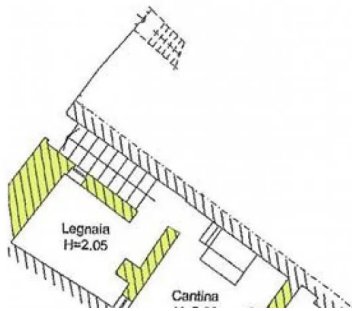

LUNIGIANA 2000
real estate

Lunigiana2000 - Real Estate in Tuscany

Italy, 54021 Bagnone (MS) - Piazza Roma, 2 - Ph. +39 0187421400 | Mob. +39 3355383266

www.lunigiana2000.com - english.info@lunigiana2000.com