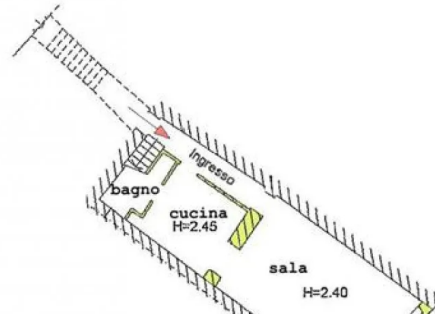

LUNIGIANA 2000
real estate

Lunigiana2000 - Real Estate in Tuscany

Italy, 54021 Bagnone (MS) - Piazza Roma, 2 - Ph. +39 0187421400 | Mob. +39 3355383266

www.lunigiana2000.com - english.info@lunigiana2000.com