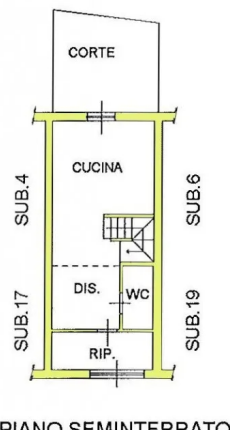

Lunigiana2000 - Real Estate in Tuscany

Italy, 54021 Bagnone (MS) - Piazza Roma, 2 - Ph. +39 0187421400 | Mob. +39 3355383266
www.lunigiana2000.com - english.info@lunigiana2000.com

PIANO PRIMO
h=2,70m

PIANO SECONDO

PIANO SEMINTERRATO