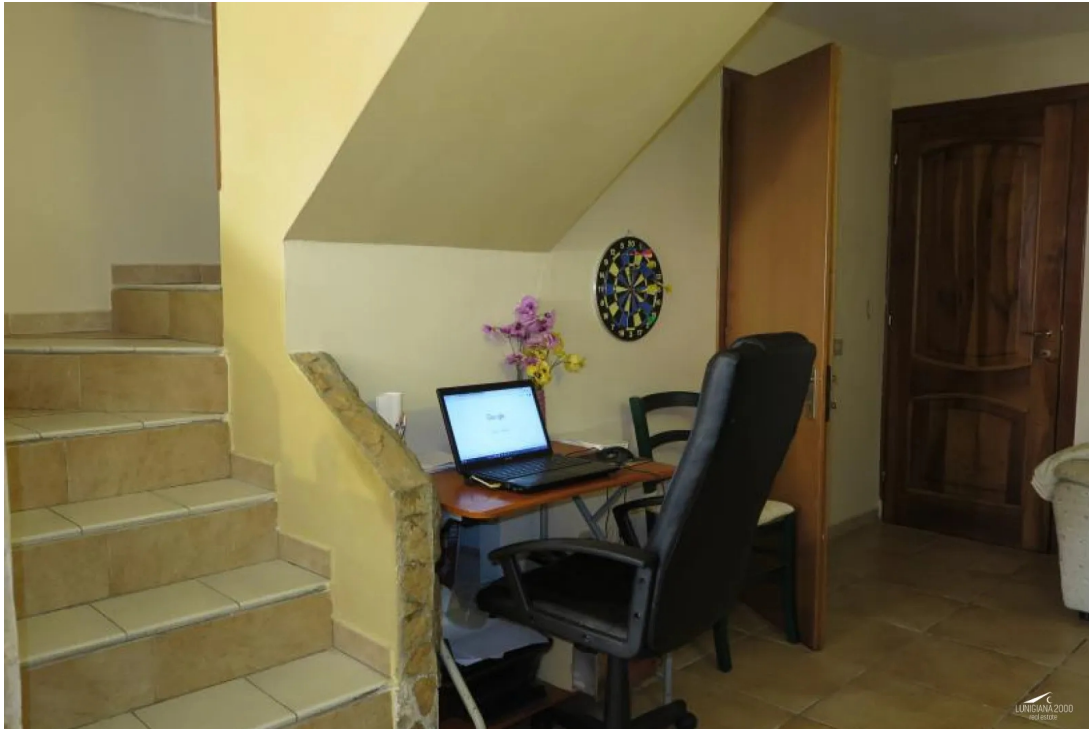

Lunigiana2000 - Real Estate in Tuscany
Italy, 54021 Bagnone (MS) - Piazza Roma, 2 - Ph. +39 0187421400 | Mob. +39 3355383266
www.lunigiana2000.com - english.info@lunigiana2000.com