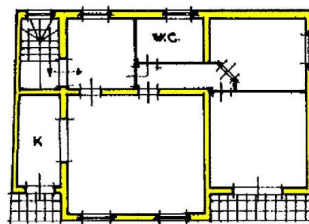

Portion of restored old mill with garden

DESCRIPTION

Portion of an old restored mill on two levels situated in a small village on the hills.

The property comprises:

- large entrance \ sitting room, living room with dining area, kitchen with **balcony**, 2 bedrooms (one with balcony) and bathroom on first floor;
- **garage**, cellar, taverna with fireplace and rooms with the old millstones of the pre-existing mill on ground floor.

piano terra

piano primo