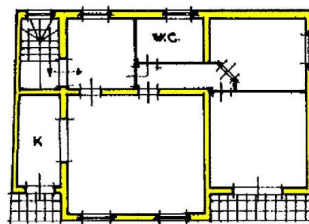

piano primo