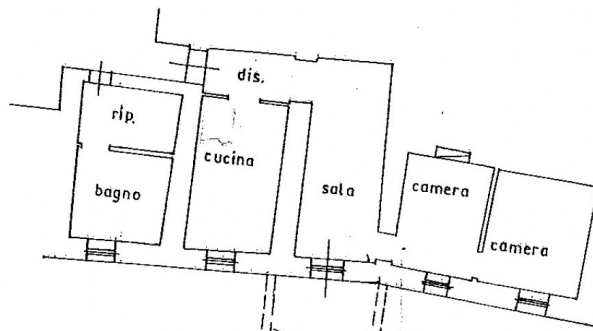

Piano terra