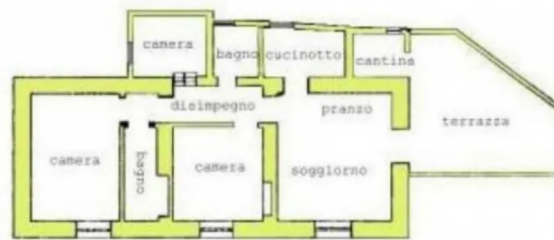

PRIMO PIANO

LUNIGIANA 2000
real estate

LUNIGIANA2000
real estate

Lunigiana2000 - Real Estate in Tuscany

Italy, 54021 Bagnone (MS) - Piazza Roma, 2 - Ph. +39 0187421400 | Mob. +39 3355383266
www.lunigiana2000.com - english.info@lunigiana2000.com