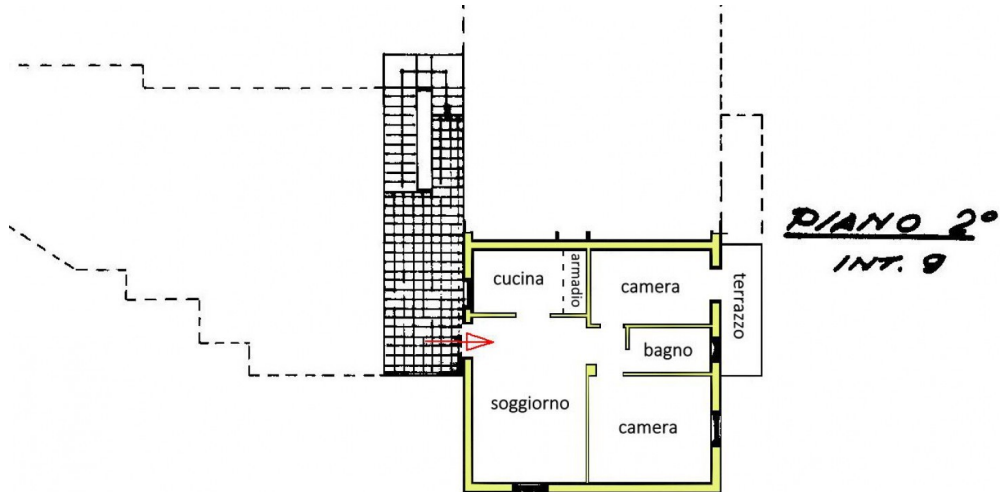

LUNIGIANA 2000
real estate

LUNIGIANA 2000
real estate

Lunigiana2000 - Real Estate in Tuscany

Italy, 54021 Bagnone (MS) - Piazza Roma, 2 - Ph. +39 0187421400 | Mob. +39 3355383266
www.lunigiana2000.com - english.info@lunigiana2000.com