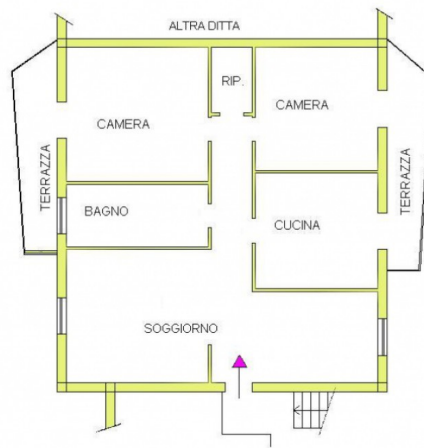

PIANTA QUINTO PIANO

LUNIGIANA 2000
real estate

Lunigiana2000 - Real Estate in Tuscany

Italy, 54021 Bagnone (MS) - Piazza Roma, 2 - Ph. +39 0187421400 | Mob. +39 3355383266
www.lunigiana2000.com - english.info@lunigiana2000.com