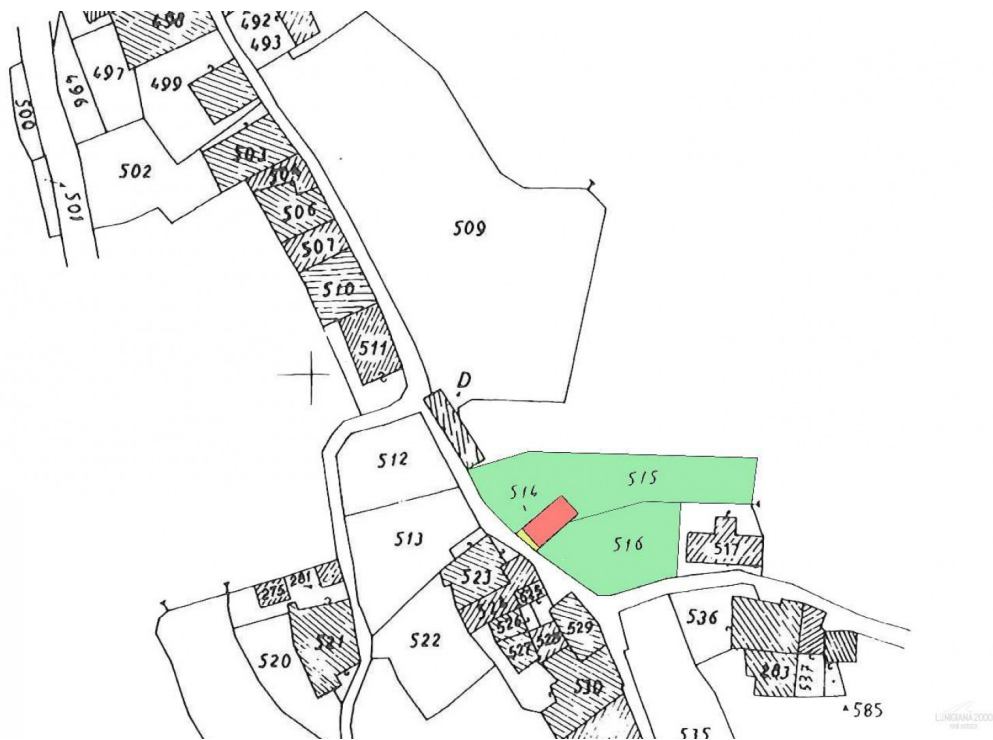

Lunigiana2000 - Real Estate in Tuscany

Italy, 54021 Bagnone (MS) - Piazza Roma, 2 - Ph. +39 0187421400 | Mob. +39 3355383266
www.lunigiana2000.com - english.info@lunigiana2000.com