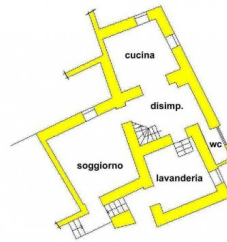

PIANO PRIMO