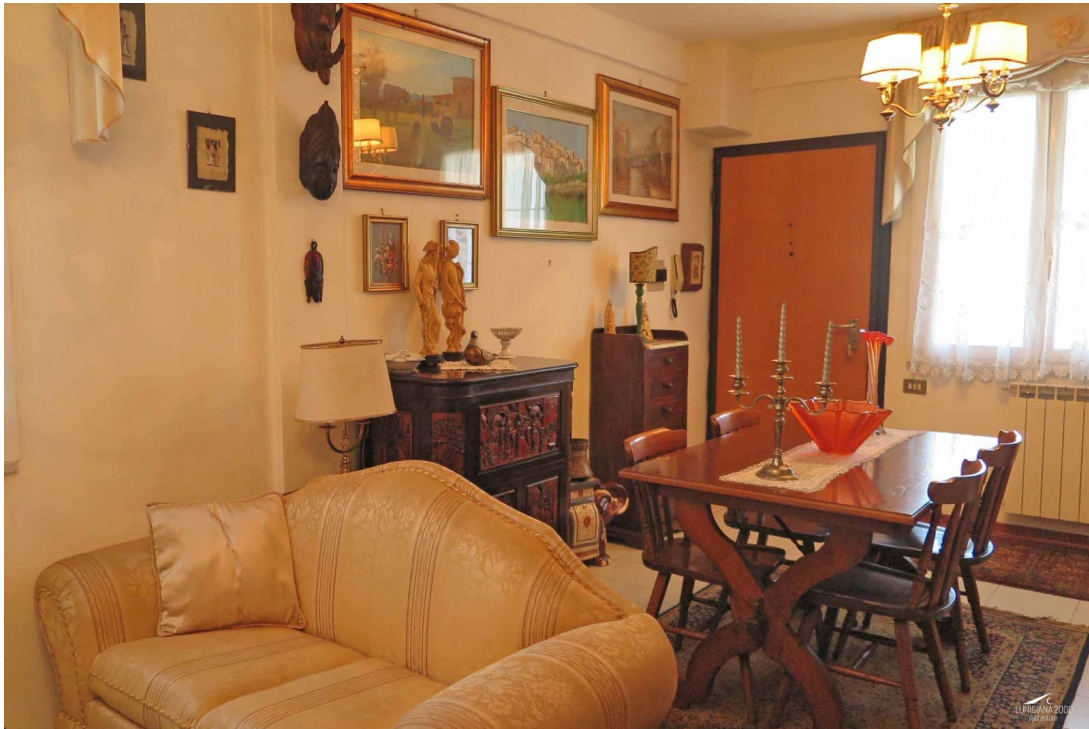

Lunigiana2000 - Real Estate in Tuscany
Italy, 54021 Bagnone (MS) - Piazza Roma, 2 - Ph. +39 0187421400 | Mob. +39 3355383266
www.lunigiana2000.com - english.info@lunigiana2000.com