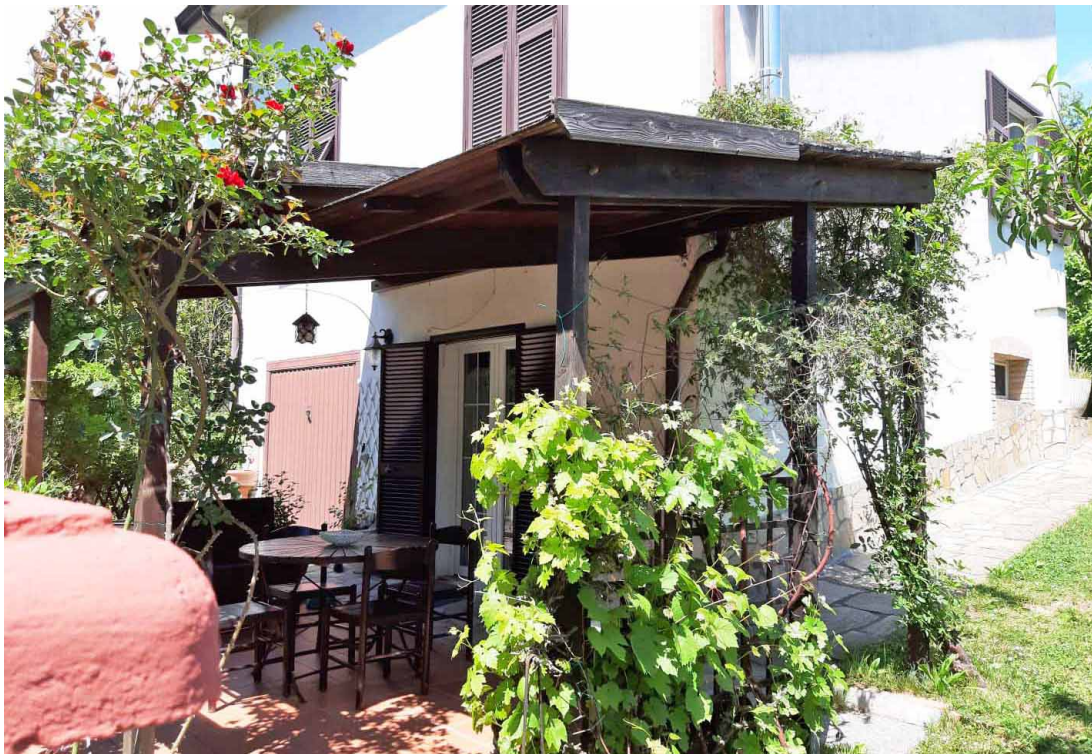

MESSAGES.PROPERTY_IMAGES