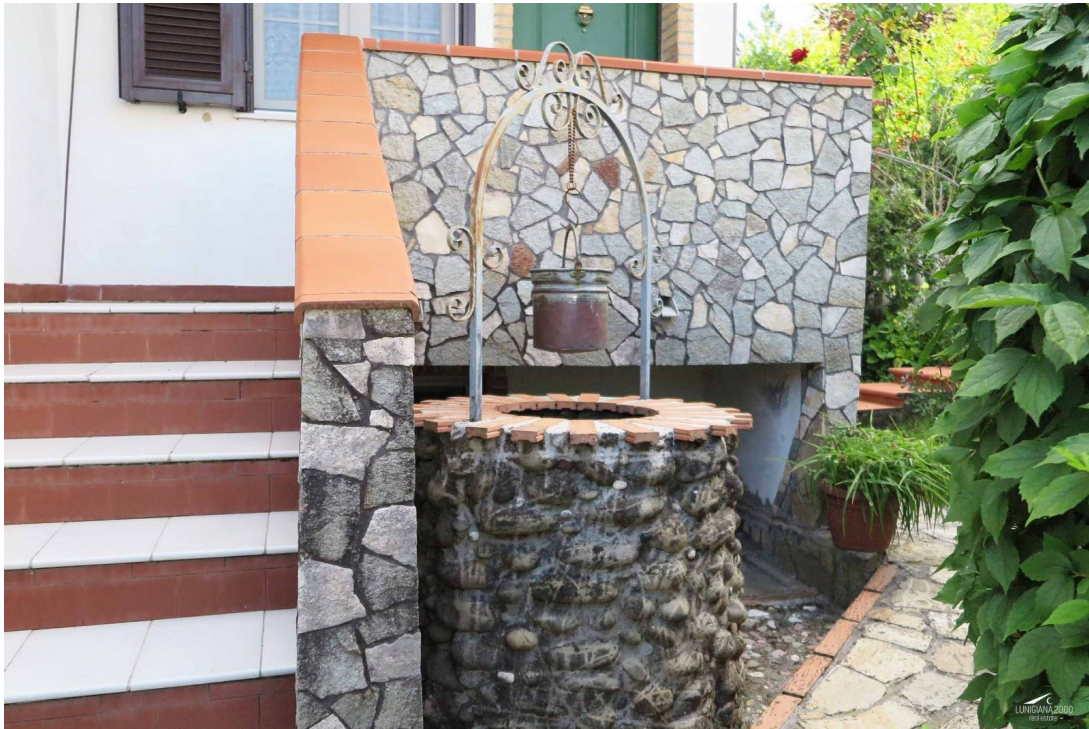

LUNIGIANA2000
real estate

Lunigiana2000 - Real Estate in Tuscany

Italy, 54021 Bagnone (MS) - Piazza Roma, 2 - Ph. +39 0187421400 | Mob. +39 3355383266
www.lunigiana2000.com - english.info@lunigiana2000.com