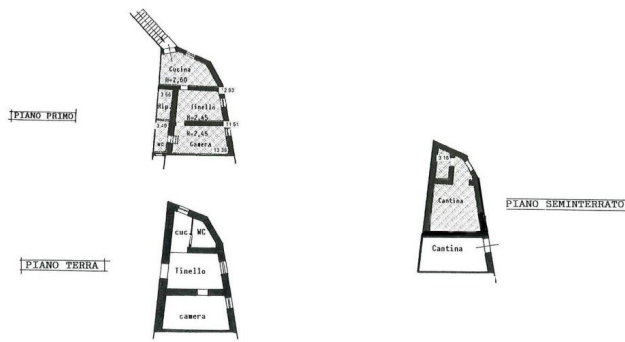

Lunigiana2000 - Real Estate in Tuscany

Italy, 54021 Bagnone (MS) - Piazza Roma, 2 - Ph. +39 0187421400 | Mob. +39 3355383266
www.lunigiana2000.com - english.info@lunigiana2000.com