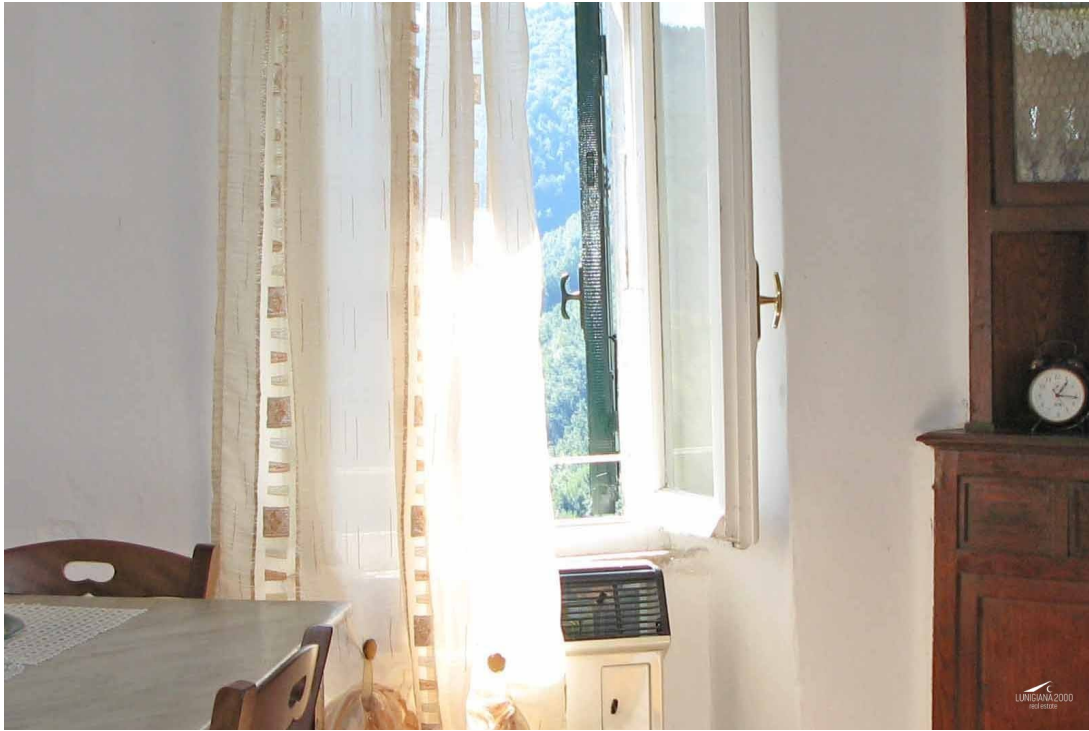

LUNIGIANA2000
real estate

Lunigiana2000 - Real Estate in Tuscany

Italy, 54021 Bagnone (MS) - Piazza Roma, 2 - Ph. +39 0187421400 | Mob. +39 3355383266
www.lunigiana2000.com - english.info@lunigiana2000.com