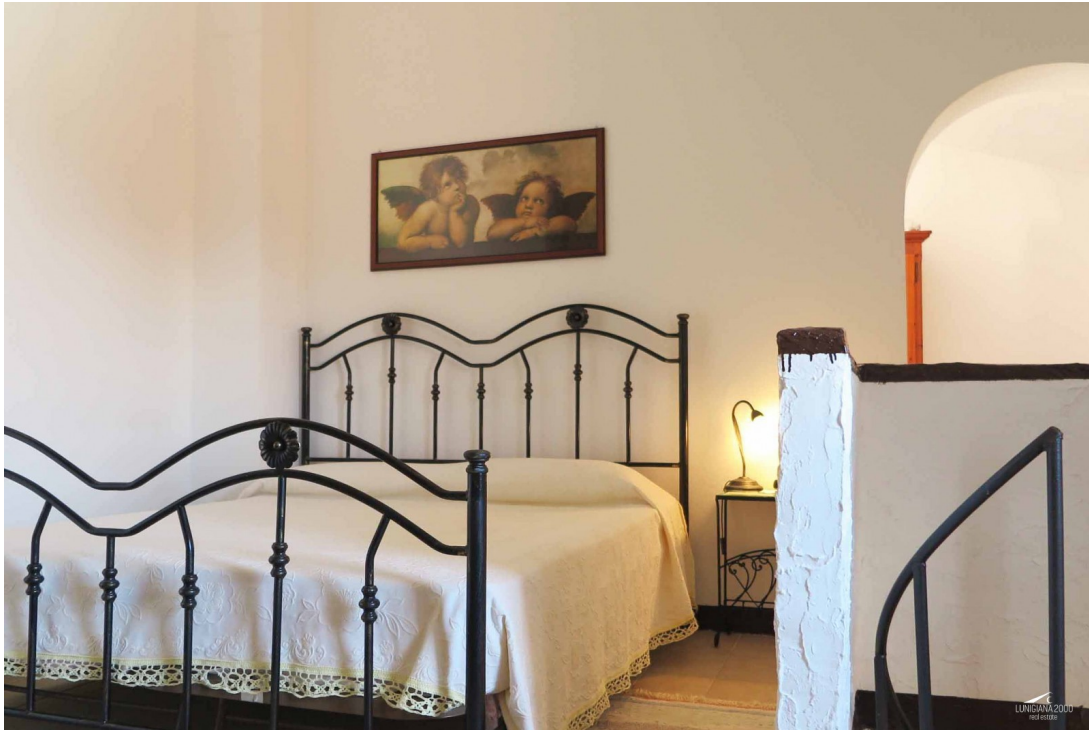

Lunigiana2000 - Real Estate in Tuscany
Italy, 54021 Bagnone (MS) - Piazza Roma, 2 - Ph. +39 0187421400 | Mob. +39 3355383266
www.lunigiana2000.com - english.info@lunigiana2000.com