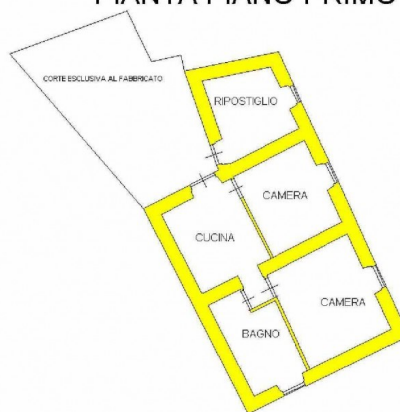

PIANTA PIANO PRIMO

LUNIGIANA 2000
real estate

Lunigiana2000 - Real Estate in Tuscany

Italy, 54021 Bagnone (MS) - Piazza Roma, 2 - Ph. +39 0187421400 | Mob. +39 3355383266
www.lunigiana2000.com - english.info@lunigiana2000.com