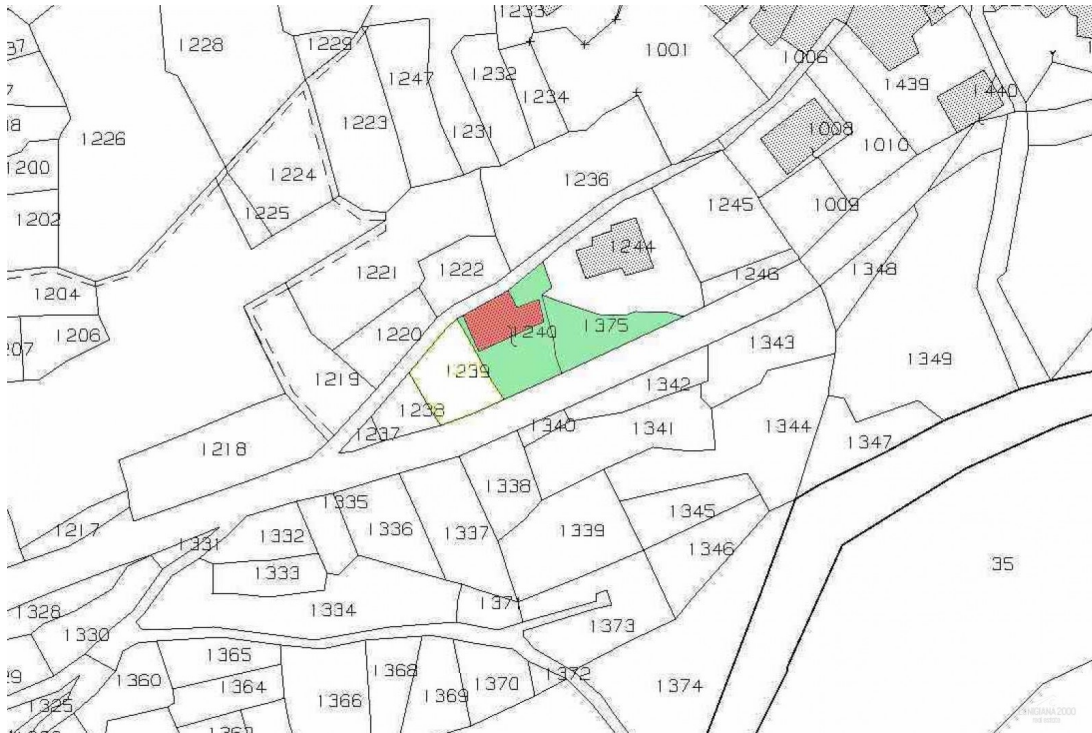

Lunigiana2000 - Real Estate in Tuscany
Italy, 54021 Bagnone (MS) - Piazza Roma, 2 - Ph. +39 0187421400 | Mob. +39 3355383266
www.lunigiana2000.com - english.info@lunigiana2000.com