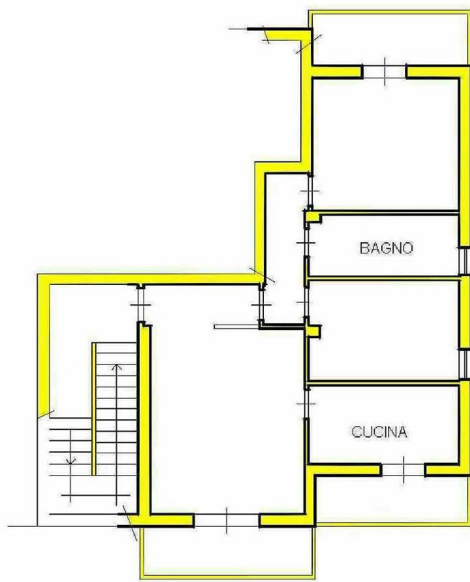

PIANO SECONDO