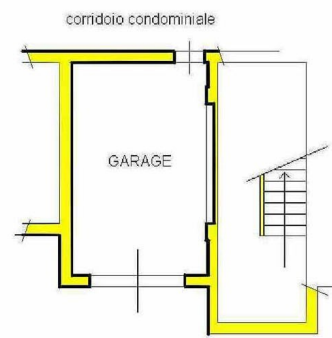

PIANO TERRA

LUNIGIANA 2000
real estate

Lunigiana2000 - Real Estate in Tuscany

Italy, 54021 Bagnone (MS) - Piazza Roma, 2 - Ph. +39 0187421400 | Mob. +39 3355383266
www.lunigiana2000.com - english.info@lunigiana2000.com